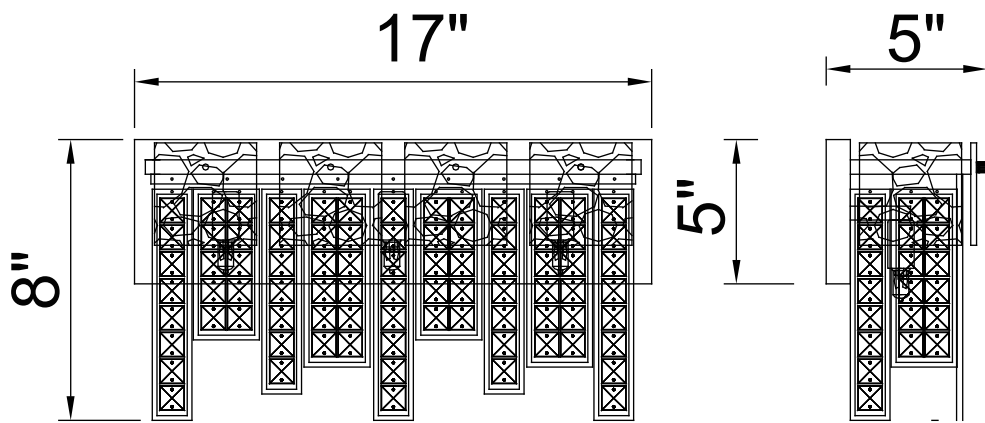

PROJECT: _____
 FIXTURE TYPE: _____
 LOCATION: _____
 CONTACT/PHONE: _____

Item	1099W17-3-613
Collection	GLACIER
Finish	Polished Nickel
Glass	Black
Crystal	-----
Input	120V AC,60HZ,AC

Shade	-----
Length/Dia.	17"
Width/Ext.	-----
Height	5"
Maximum	8"
Lumens	-----

Light Source	E12
Bulb Info.	3×60W
Included	-----
Dimmable	Yes
Color	-----
Weight	