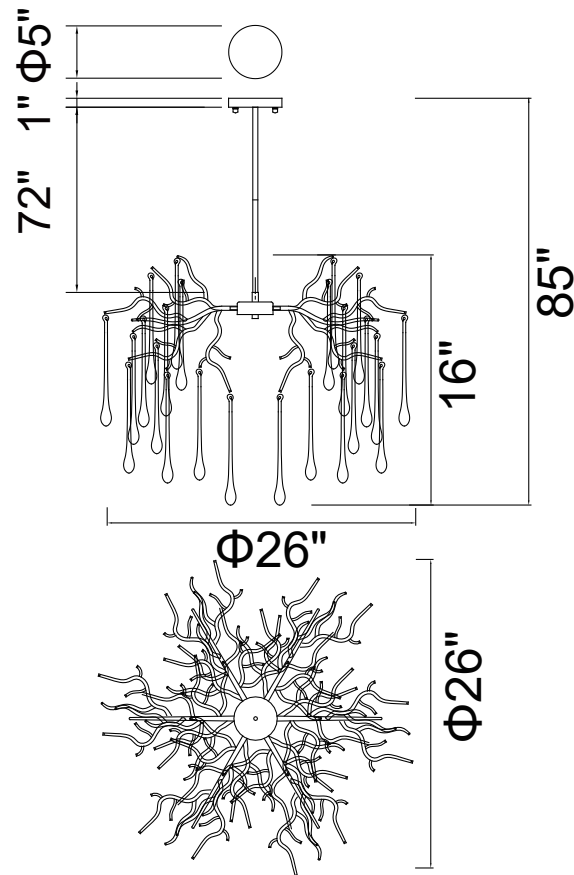

PROJECT: _____

FIXTURE TYPE: _____

LOCATION: _____

CONTACT/PHONE: _____

Item	1094P26-6-620
Collection	ANITA
Finish	Gold Leaf
Glass	-----
Crystal	Clear
Input	120V AC,60HZ,AC

Shade	-----
Length/Dia.	26"
Width/Ext.	-----
Height	16"
Maximum	85"
Lumens	-----

Light Source	G9
Bulb Info.	6x40W
Included	-----
Dimmable	Yes
Color	-----
Weight	15.5KG