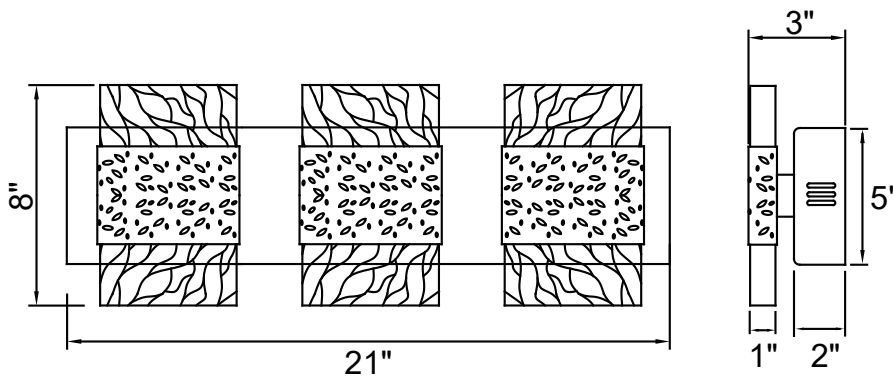

PROJECT: \_\_\_\_\_  
 FIXTURE TYPE: \_\_\_\_\_  
 LOCATION: \_\_\_\_\_  
 CONTACT/PHONE: \_\_\_\_\_

Item	1090W21-3-620
Collection	CAROLINA
Finish	Gold Leaf
Glass	Clear
Crystal	-----
Input	120V AC,60HZ,AC

Shade	-----
Length/Dia.	21"
Width/Ext.	3"
Height	8"
Maximum	-----
Lumens	1300

Light Source	LED
Bulb Info.	30W
Included	-----
Dimmable	Yes
Color	3000K
Weight	5.2KG