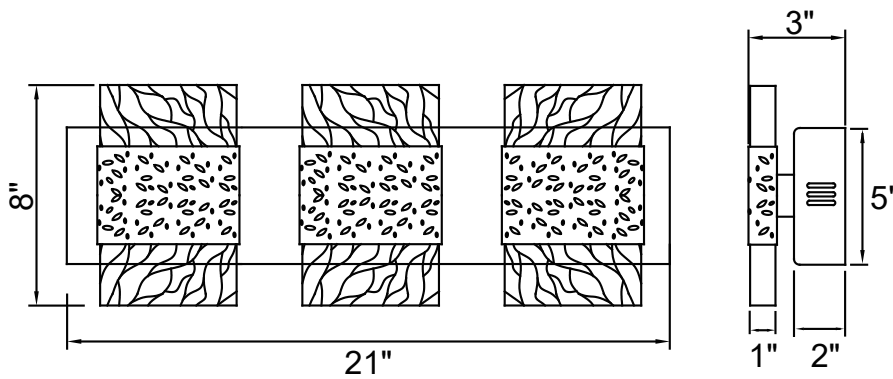

PROJECT: \_\_\_\_\_

FIXTURE TYPE: \_\_\_\_\_

LOCATION: \_\_\_\_\_

CONTACT/PHONE: \_\_\_\_\_

Item	1090W21-3-269
Collection	CAROLINA
Finish	Pewter
Glass	Clear
Crystal	-----
Input	120V AC,60HZ,AC

Shade	-----
Length/Dia.	21"
Width/Ext.	3"
Height	8"
Maximum	-----
Lumens	1300

Light Source	LED
Bulb Info.	30W
Included	-----
Dimmable	Yes
Color	3000K
Weight	5.2KG