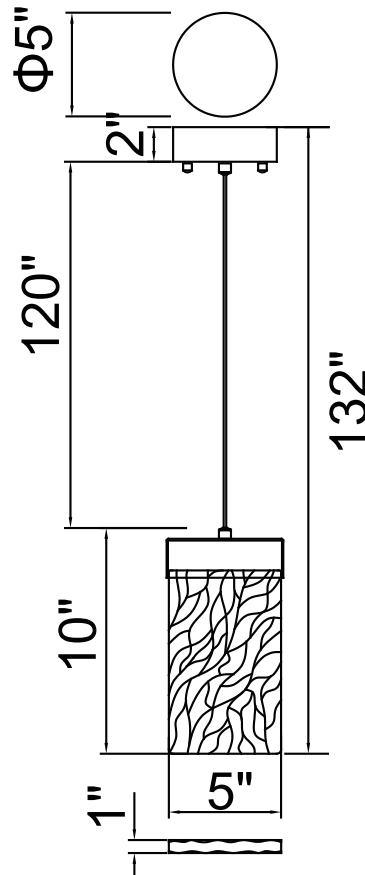

PROJECT: \_\_\_\_\_

FIXTURE TYPE: \_\_\_\_\_

LOCATION: \_\_\_\_\_

CONTACT/PHONE: \_\_\_\_\_

Item	1090P5-1-269-B
Collection	CAROLINA
Finish	Pewter
Glass	Clear
Crystal	-----
Input	120V AC,60HZ,AC

Shade	-----
Length/Dia.	5"
Width/Ext.	1"
Height	10"
Maximum	132"
Lumens	240

Light Source	LED
Bulb Info.	9.5W
Included	-----
Dimmable	Yes
Color	3000K
Weight	1.5KG