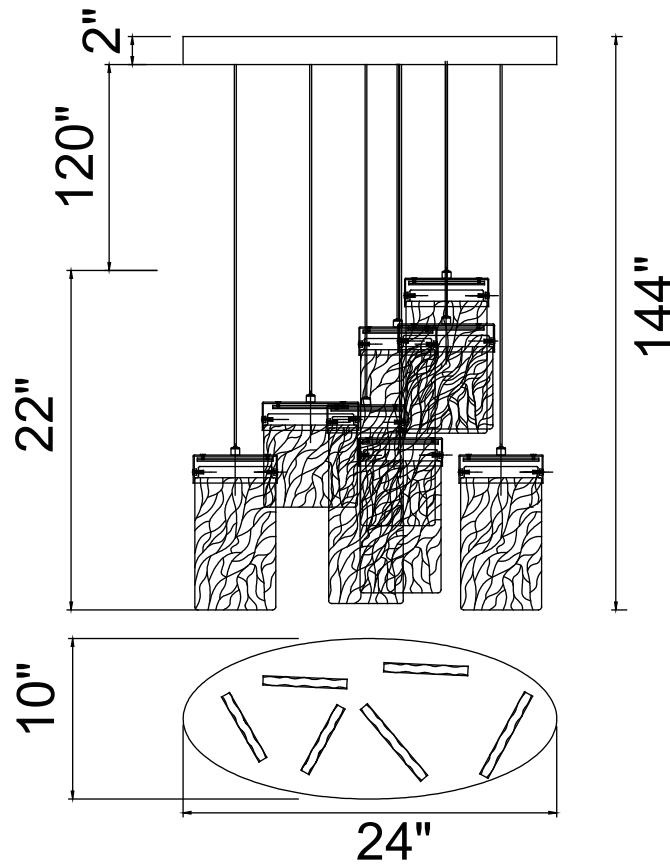

PROJECT: _____

FIXTURE TYPE: _____

LOCATION: _____

CONTACT/PHONE: _____

Item	1090P24-6-269-0
Collection	CAROLINA
Finish	Pewter
Glass	Clear
Crystal	-----
Input	120V AC,60HZ,AC

Shade	-----
Length/Dia.	24"
Width/Ext.	10"
Height	22"
Maximum	144"
Lumens	1800

Light Source	LED
Bulb Info.	50W
Included	-----
Dimmable	Yes
Color	3000K
Weight	15.0KG