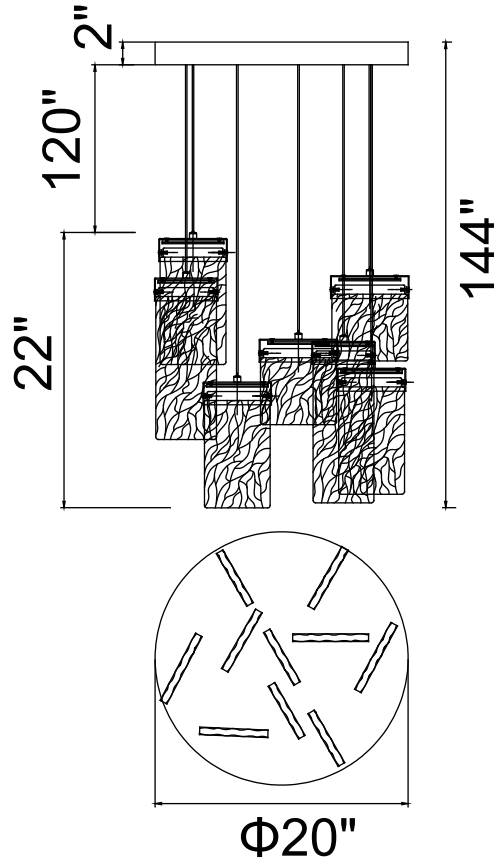

PROJECT: \_\_\_\_\_

FIXTURE TYPE: \_\_\_\_\_

LOCATION: \_\_\_\_\_

CONTACT/PHONE: \_\_\_\_\_

Item	1090P20-10-269
Collection	CAROLINA
Finish	Pewter
Glass	Clear
Crystal	-----
Input	120V AC,60HZ,AC

Shade	-----
Length/Dia.	20"
Width/Ext.	-----
Height	22"
Maximum	144"
Lumens	3000

Light Source	LED
Bulb Info.	85W
Included	-----
Dimmable	Yes
Color	3000K
Weight	15.0KG