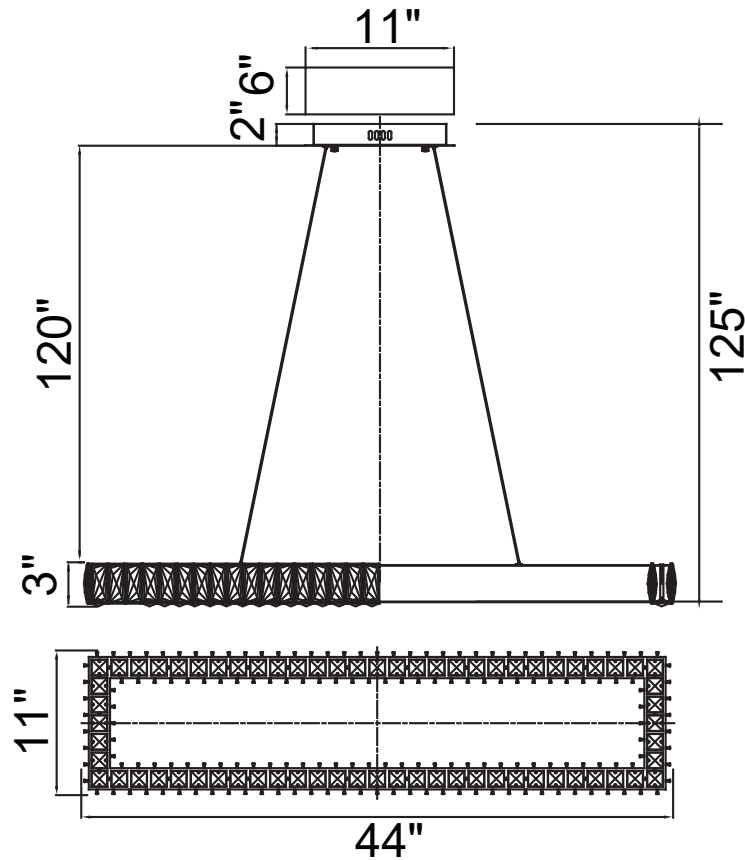

PROJECT: \_\_\_\_\_

FIXTURE TYPE: \_\_\_\_\_

LOCATION: \_\_\_\_\_

CONTACT/PHONE: \_\_\_\_\_

Item	1084P44-601-RC-1C
Collection	FELICITY
Finish	Chrome
Glass	-----
Crystal	Clear
Input	120V AC,60HZ,AC

Shade	-----
Length/Dia.	44"
Width/Ext.	11"
Height	3"
Maximum	125"
Lumens	3400

Light Source	LED
Bulb Info.	68W
Included	-----
Dimmable	Yes
Color	4000K
Weight	10.0KG