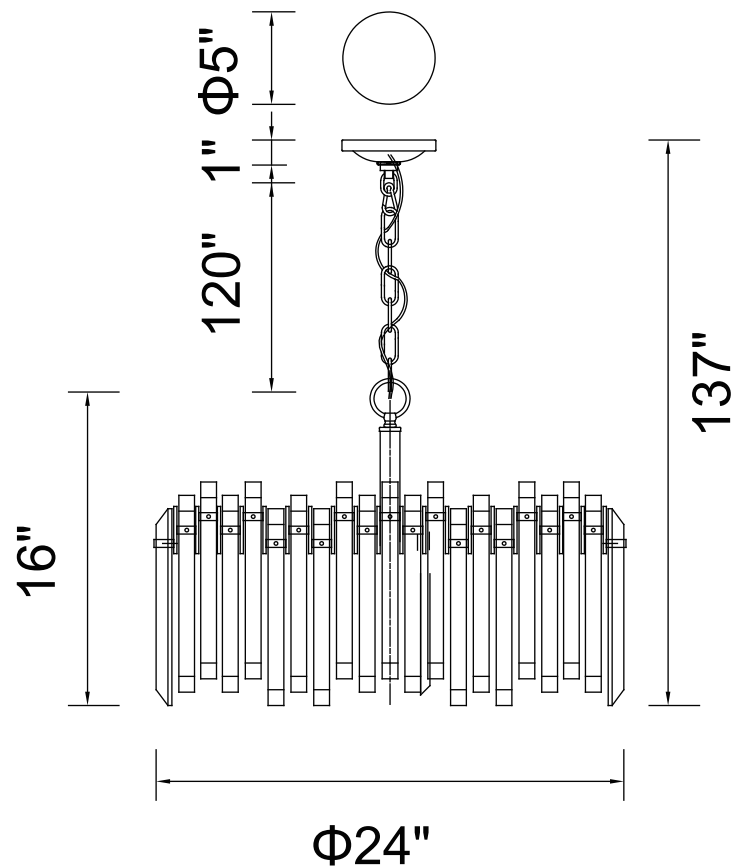

PROJECT: _____

FIXTURE TYPE: _____

LOCATION: _____

CONTACT/PHONE: _____

Item	1065P24-6-601
Collection	HENRIETTA
Finish	Chrome
Glass	-----
Crystal	-----
Input	120V AC,60HZ,AC

Shade	-----
Length/Dia.	24"
Width/Ext.	-----
Height	16"
Maximum	137"
Lumens	-----

Light Source	E12
Bulb Info.	6×60W
Included	-----
Dimmable	Yes
Color	-----
Weight	14.5KG