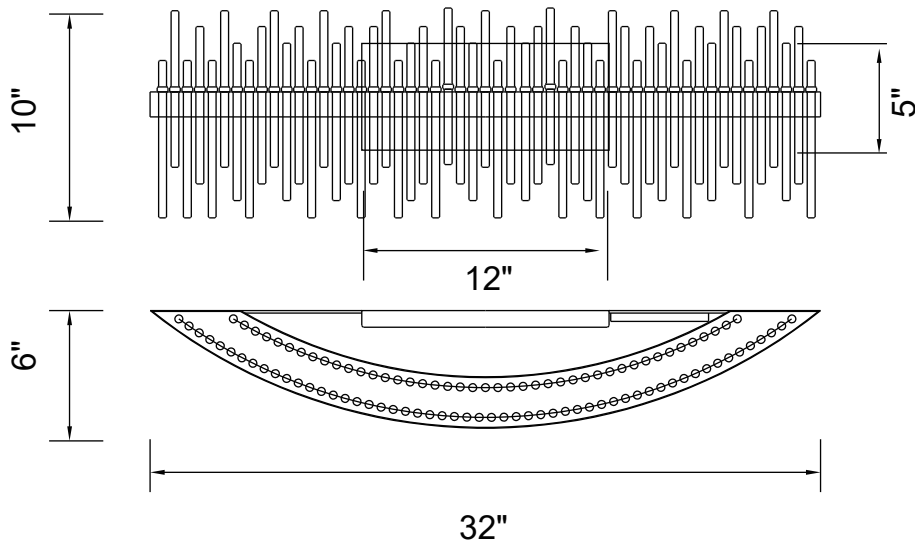

PROJECT: _____
 FIXTURE TYPE: _____
 LOCATION: _____
 CONTACT/PHONE: _____

Item	1063W32-169
Collection	GENEVIEVE
Finish	Medallion Gold
Glass	-----
Crystal	Clear
Input	120V AC,60HZ,AC

Shade	-----
Length/Dia.	32"
Width/Ext.	10"
Height	6"
Maximum	10"
Lumens	1500

Light Source	LED
Bulb Info.	30W
Included	-----
Dimmable	Yes
Color	3000K
Weight	7.0KG