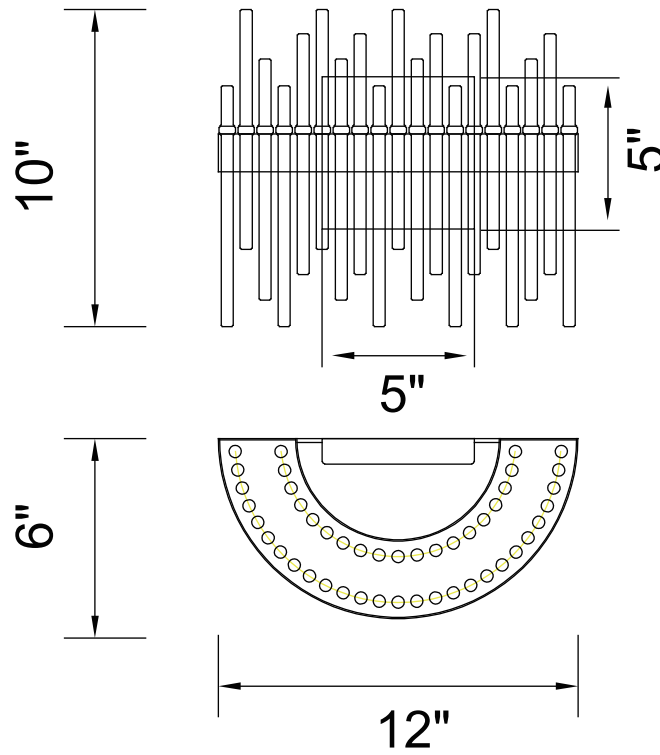

PROJECT: \_\_\_\_\_  
 FIXTURE TYPE: \_\_\_\_\_  
 LOCATION: \_\_\_\_\_  
 CONTACT/PHONE: \_\_\_\_\_

Item	1063W12-169
Collection	GENEVIEVE
Finish	Medallion Gold
Glass	-----
Crystal	Clear
Input	120V AC,60HZ,AC

Shade	-----
Length/Dia.	12"
Width/Ext.	6"
Height	10"
Maximum	10"
Lumens	600

Light Source	LED
Bulb Info.	12W
Included	-----
Dimmable	Yes
Color	3000K
Weight	2.5KG