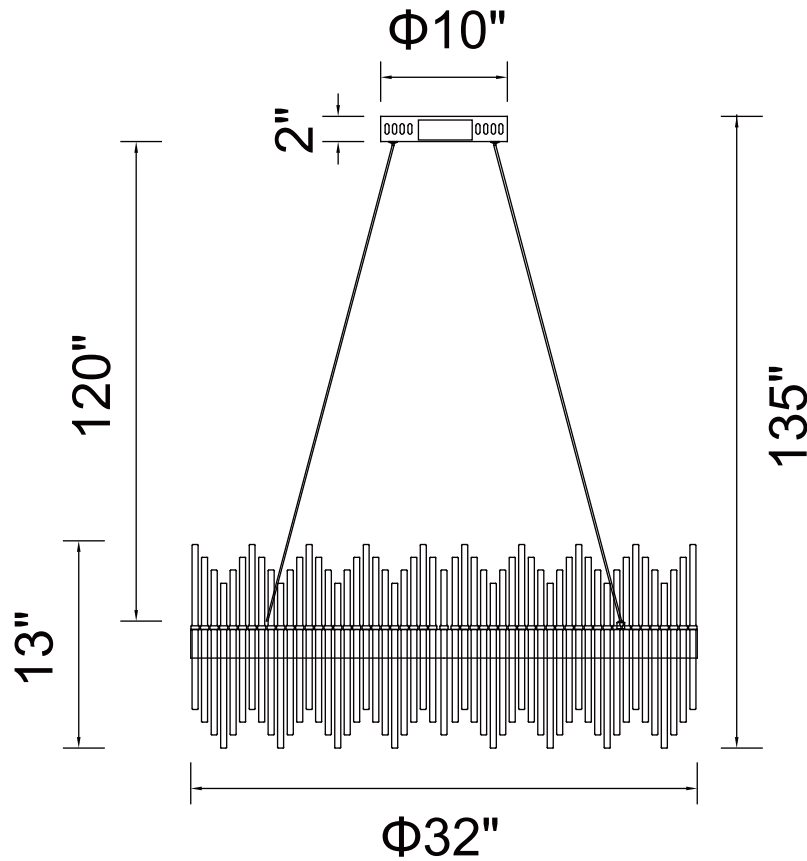

PROJECT: _____

FIXTURE TYPE: _____

LOCATION: _____

CONTACT/PHONE: _____

Item	1063P32-169
Collection	GENEVIEVE
Finish	Medallion Gold
Glass	-----
Crystal	-----
Input	120V AC,60HZ,AC

Shade	-----
Length/Dia.	32"
Width/Ext.	-----
Height	13"
Maximum	135"
Lumens	4500

Light Source	LED
Bulb Info.	70W
Included	-----
Dimmable	Yes
Color	3000K
Weight	11.2KG