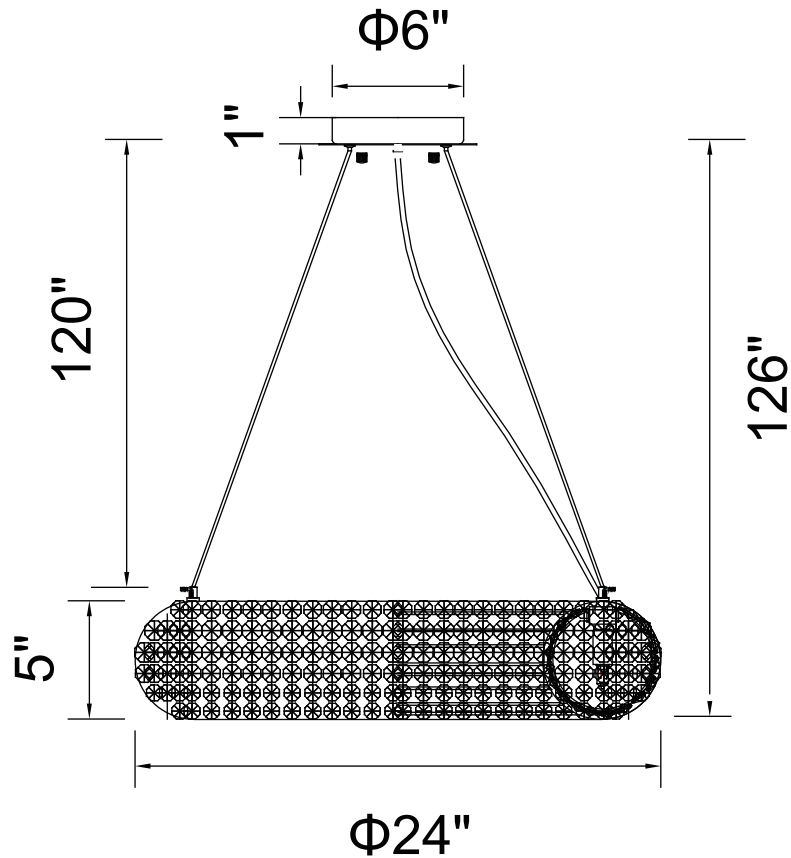

PROJECT: _____

FIXTURE TYPE: _____

LOCATION: _____

CONTACT/PHONE: _____

Item	1057P24-8-601
Collection	VERONIQUE
Finish	Chrome
Glass	-----
Crystal	-----
Input	120V AC,60HZ,AC

Shade	-----
Length/Dia.	24"
Width/Ext.	-----
Height	5"
Maximum	126"
Lumens	-----

Light Source	G9
Bulb Info.	8×40W
Included	-----
Dimmable	Yes
Color	-----
Weight	10.5KG