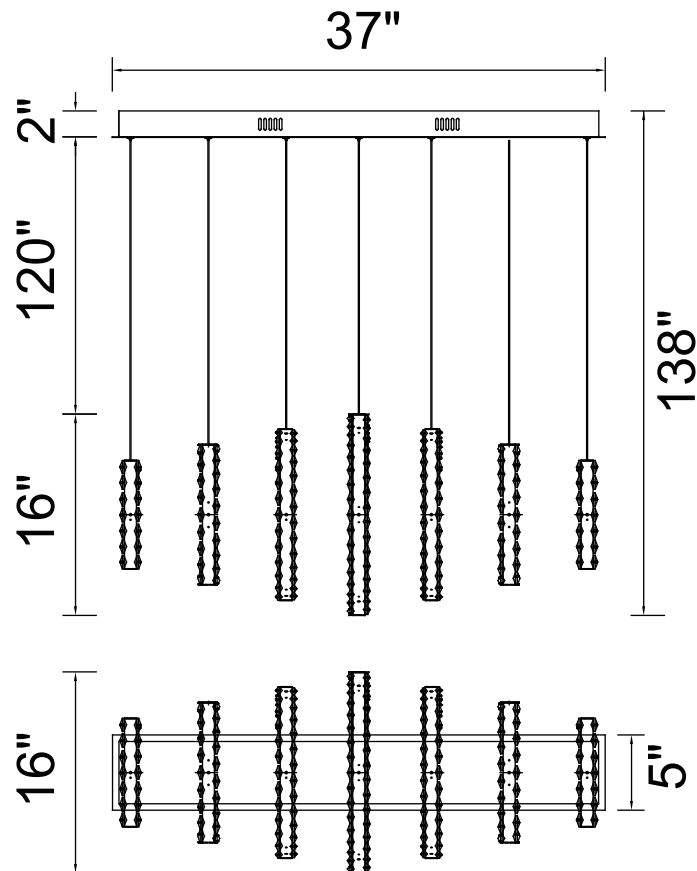

PROJECT: _____

FIXTURE TYPE: _____

LOCATION: _____

CONTACT/PHONE: _____

Item	1046P37-7-601-RC
Collection	CELINA
Finish	Chrome
Glass	-----
Crystal	-----
Input	120V AC,60HZ,AC

Shade	-----
Length/Dia.	37"
Width/Ext.	16"
Height	16"
Maximum	138"
Lumens	2600

Light Source	LED
Bulb Info.	100W
Included	-----
Dimmable	Yes
Color	4000K
Weight	21.0KG