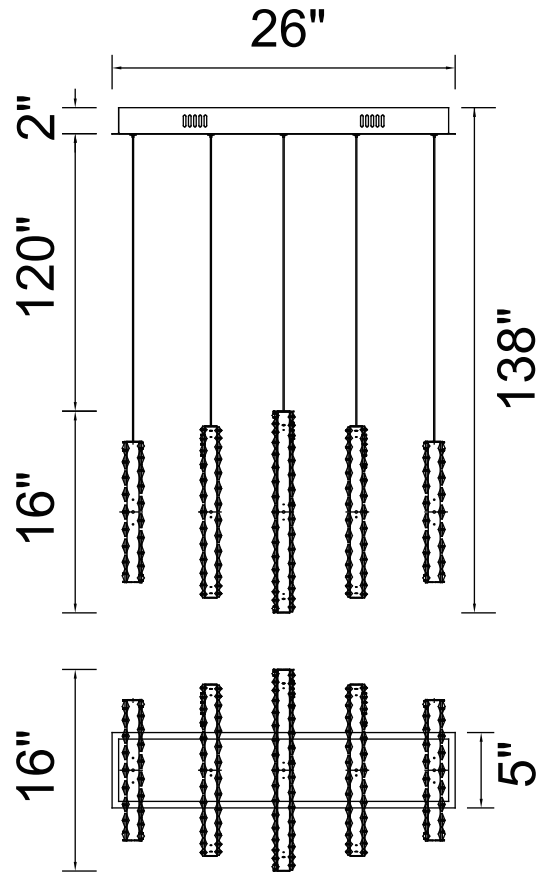

PROJECT: \_\_\_\_\_  
 FIXTURE TYPE: \_\_\_\_\_  
 LOCATION: \_\_\_\_\_  
 CONTACT/PHONE: \_\_\_\_\_

Item	1046P26-5-601-RC
Collection	CELINA
Finish	Chrome
Glass	-----
Crystal	-----
Input	120V AC,60HZ,AC

Shade	-----
Length/Dia.	26"
Width/Ext.	16"
Height	16"
Maximum	138"
Lumens	1900

Light Source	LED
Bulb Info.	75W
Included	-----
Dimmable	Yes
Color	4000K
Weight	17.0KG