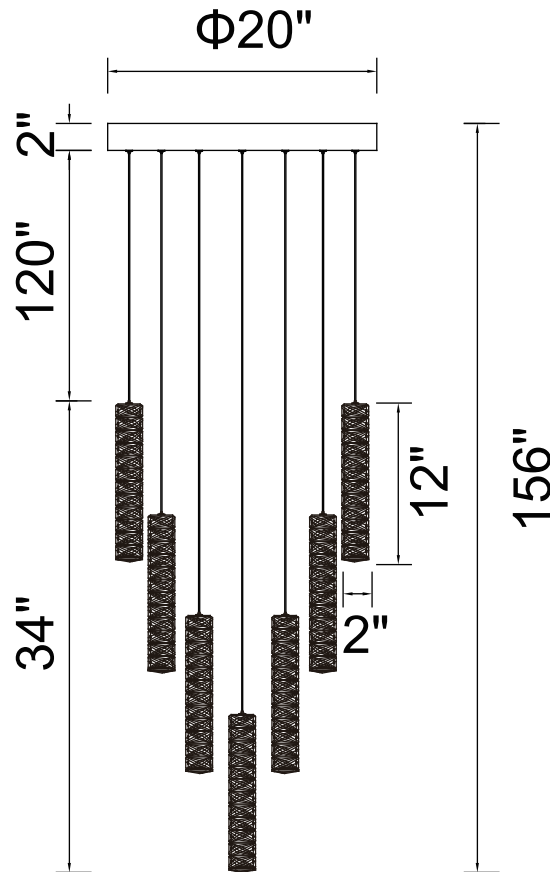

PROJECT: _____

FIXTURE TYPE: _____

LOCATION: _____

CONTACT/PHONE: _____

Item	1046P20-19-601
Collection	CELINA
Finish	Chrome
Glass	-----
Crystal	-----
Input	120V AC,60HZ,AC

Shade	-----
Length/Dia.	20"
Width/Ext.	-----
Height	34"
Maximum	156"
Lumens	8500

Light Source	LED
Bulb Info.	130W
Included	-----
Dimmable	Yes
Color	4000K
Weight	24.0KG