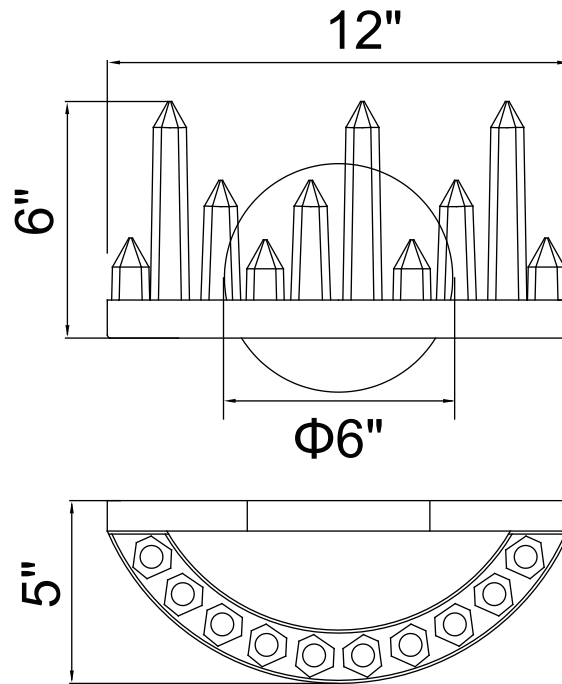

PROJECT: _____

FIXTURE TYPE: _____

LOCATION: _____

CONTACT/PHONE: _____

Item	1043W12-101
Collection	JULIETTE
Finish	Black
Glass	-----
Crystal	-----
Input	120V AC,60HZ,AC

Shade	-----
Length/Dia.	12"
Width/Ext.	5"
Height	6"
Maximum	6"
Lumens	350

Light Source	LED
Bulb Info.	10W
Included	-----
Dimmable	Yes
Color	3000K
Weight	1.5KG