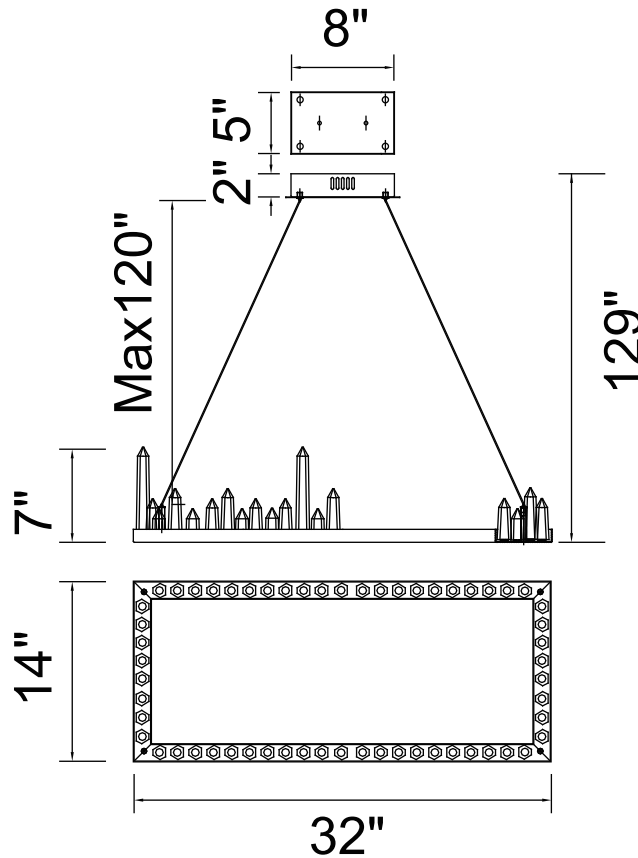

PROJECT: _____

FIXTURE TYPE: _____

LOCATION: _____

CONTACT/PHONE: _____

Item	1043P32-101-RC
Collection	JULIETTE
Finish	Black
Glass	-----
Crystal	-----
Input	120V AC,60HZ,AC

Shade	-----
Length/Dia.	32"
Width/Ext.	14"
Height	7"
Maximum	129"
Lumens	3500

Light Source	LED
Bulb Info.	100W
Included	-----
Dimmable	Yes
Color	3000K
Weight	7.8KG