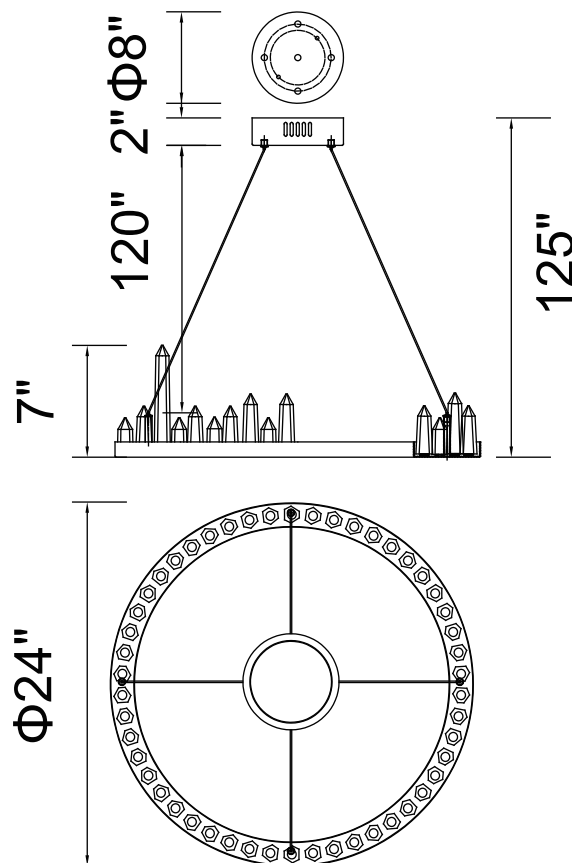

PROJECT: _____

FIXTURE TYPE: _____

LOCATION: _____

CONTACT/PHONE: _____

Item	1043P24-101
Collection	JULIETTE
Finish	Black
Glass	-----
Crystal	-----
Input	120V AC,60HZ,AC

Shade	-----
Length/Dia.	24"
Width/Ext.	-----
Height	7"
Maximum	125"
Lumens	6600

Light Source	LED
Bulb Info.	220W
Included	-----
Dimmable	Yes
Color	3000K
Weight	7.0KG