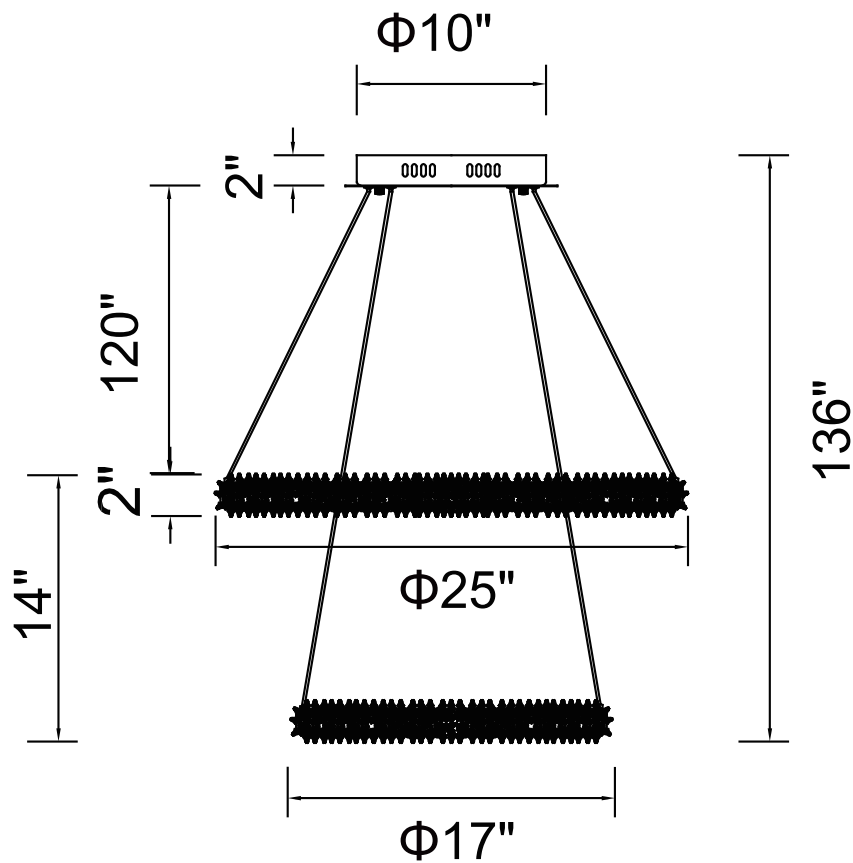

PROJECT: \_\_\_\_\_

FIXTURE TYPE: \_\_\_\_\_

LOCATION: \_\_\_\_\_

CONTACT/PHONE: \_\_\_\_\_

Item	1042P25-601-2R
Collection	ARIELLE
Finish	Chrome
Glass	-----
Crystal	Clear
Input	120V AC,60HZ,AC

Shade	-----
Length/Dia.	25"
Width/Ext.	-----
Height	14"
Maximum	136"
Lumens	4200

Light Source	LED
Bulb Info.	120W
Included	-----
Dimmable	Yes
Color	4000K
Weight	8.5KG