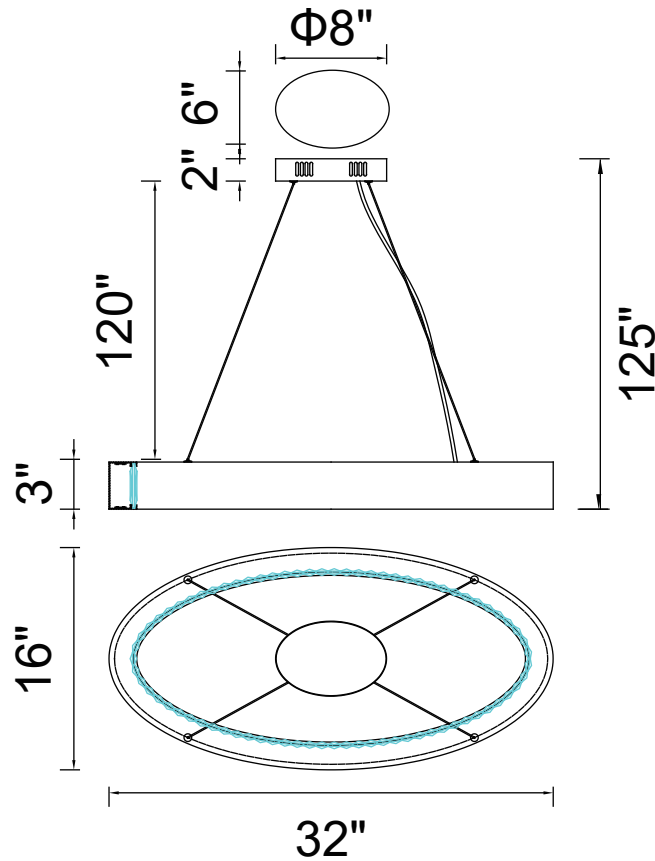

PROJECT: _____

FIXTURE TYPE: _____

LOCATION: _____

CONTACT/PHONE: _____

Item	1040P32-101-O
Collection	ROSALINA
Finish	Matte Black
Glass	-----
Crystal	Clear
Input	120V AC,60HZ,AC

Shade	-----
Length/Dia.	32"
Width/Ext.	16"
Height	3"
Maximum	125"
Lumens	1500

Light Source	LED
Bulb Info.	60W
Included	-----
Dimmable	Yes
Color	3000K
Weight	9.8KG