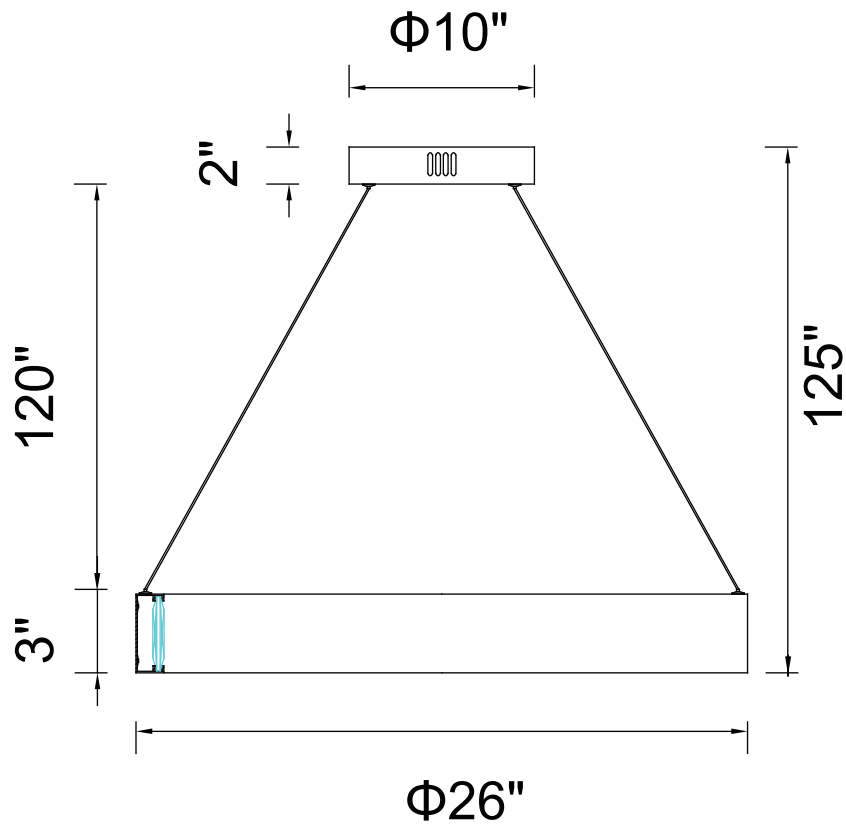

PROJECT: _____

FIXTURE TYPE: _____

LOCATION: _____

CONTACT/PHONE: _____

Item	1040P26-101
Collection	ROSALINA
Finish	Matte Black
Glass	-----
Crystal	Clear
Input	120V AC,60HZ,AC

Shade	-----
Length/Dia.	26"
Width/Ext.	-----
Height	3"
Maximum	125"
Lumens	1100

Light Source	LED
Bulb Info.	45W
Included	-----
Dimmable	Yes
Color	3000K
Weight	8.1KG