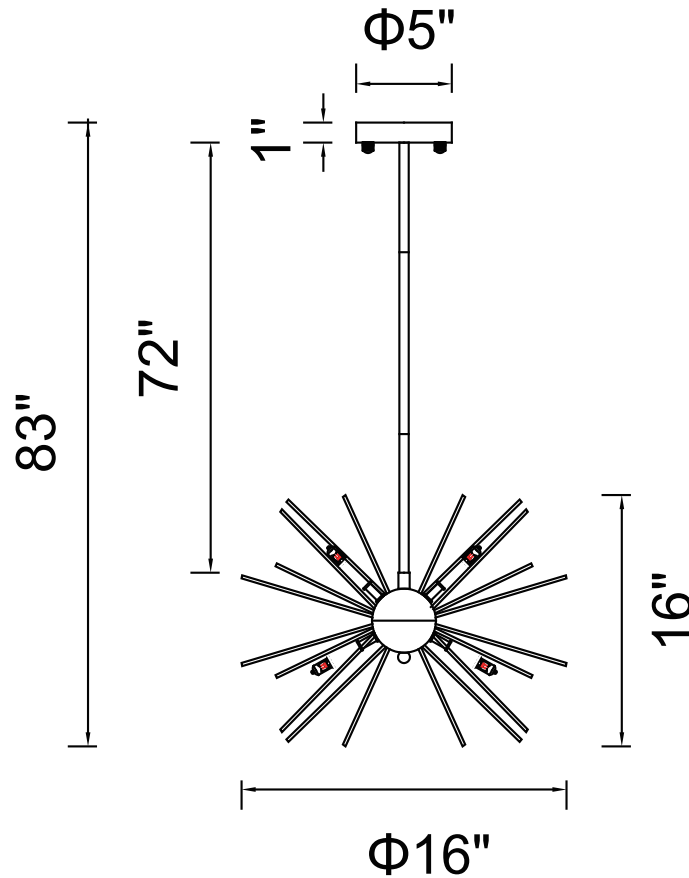

PROJECT: \_\_\_\_\_

FIXTURE TYPE: \_\_\_\_\_

LOCATION: \_\_\_\_\_

CONTACT/PHONE: \_\_\_\_\_

Item	1034P16-6-620
Collection	SAVANNAH
Finish	Gold Leaf
Glass	-----
Crystal	-----
Input	120V AC,60HZ,AC

Shade	-----
Length/Dia.	16"
Width/Ext.	-----
Height	16"
Maximum	83"
Lumens	-----

Light Source	G9
Bulb Info.	6×40W
Included	-----
Dimmable	Yes
Color	-----
Weight	6.8KG