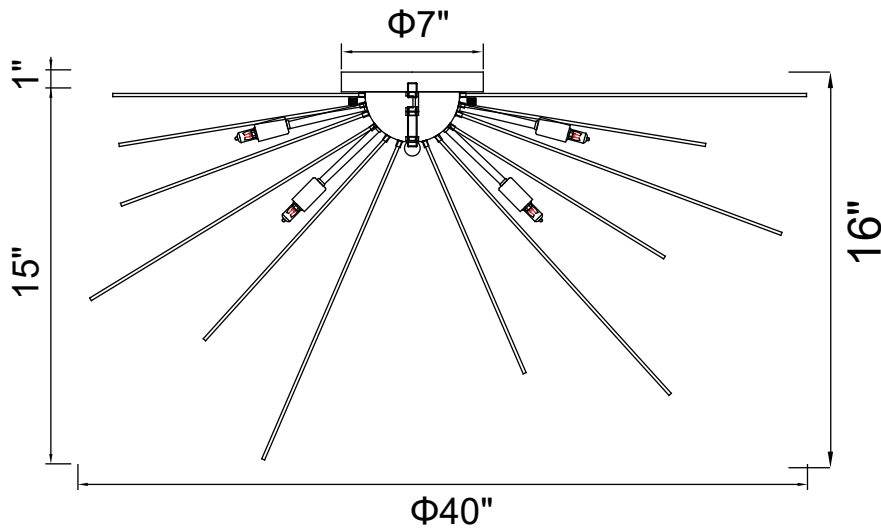

PROJECT: \_\_\_\_\_

FIXTURE TYPE: \_\_\_\_\_

LOCATION: \_\_\_\_\_

CONTACT/PHONE: \_\_\_\_\_

Item	1034C40-8-620
Collection	SAVANNAH
Finish	Gold Leaf
Glass	-----
Crystal	-----
Input	120V AC,60HZ,AC

Shade	-----
Length/Dia.	40"
Width/Ext.	-----
Height	16"
Maximum	-----
Lumens	-----

Light Source	G9
Bulb Info.	8x40W
Included	-----
Dimmable	Yes
Color	-----
Weight	6.2KG