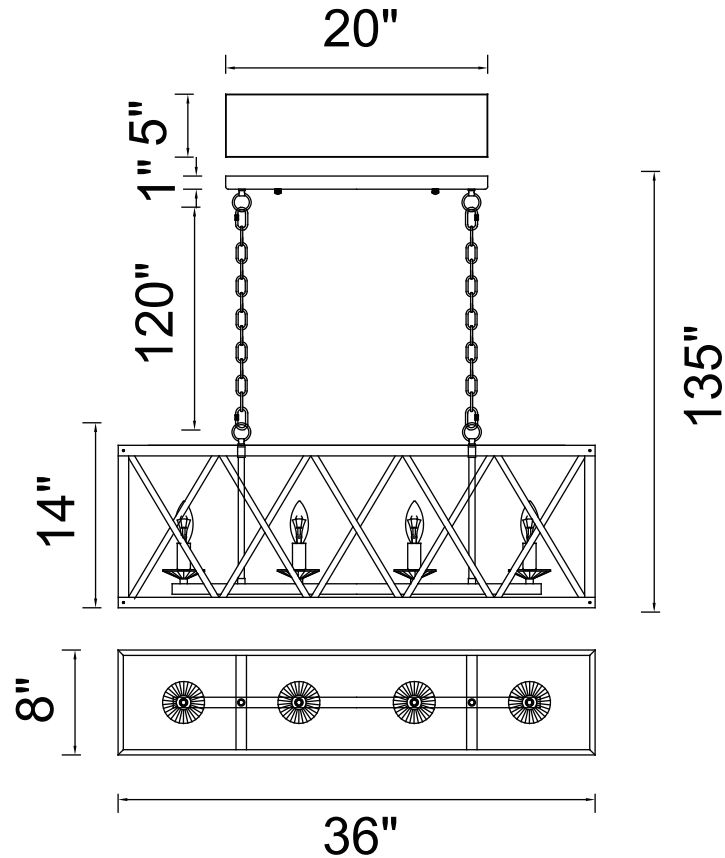

PROJECT: _____

FIXTURE TYPE: _____

LOCATION: _____

CONTACT/PHONE: _____

Item	1033P36-4-230
Collection	MARINI
Finish	Wood Grain Brown
Glass	-----
Crystal	Clear
Input	120V AC,60HZ,AC

Shade	-----
Length/Dia.	36"
Width/Ext.	8"
Height	14"
Maximum	135"
Lumens	-----

Light Source	E12
Bulb Info.	4×60W
Included	-----
Dimmable	Yes
Color	-----
Weight	9.8KG