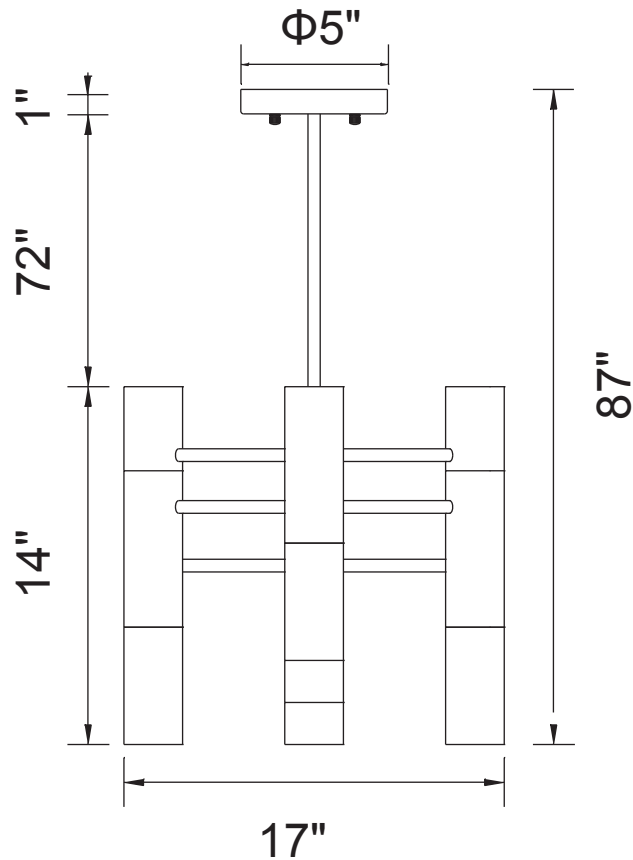

PROJECT: _____

FIXTURE TYPE: _____

LOCATION: _____

CONTACT/PHONE: _____

Item	1015P17-7-129
Collection	ANEM
Finish	Matte Black Satin Gold
Glass	-----
Crystal	-----
Input	120V AC,60HZ,AC

Shade	-----
Length/Dia.	17"
Width/Ext.	-----
Height	14"
Maximum	87"
Lumens	-----

Light Source	E12
Bulb Info.	7×60W
Included	-----
Dimmable	Yes
Color	-----
Weight	