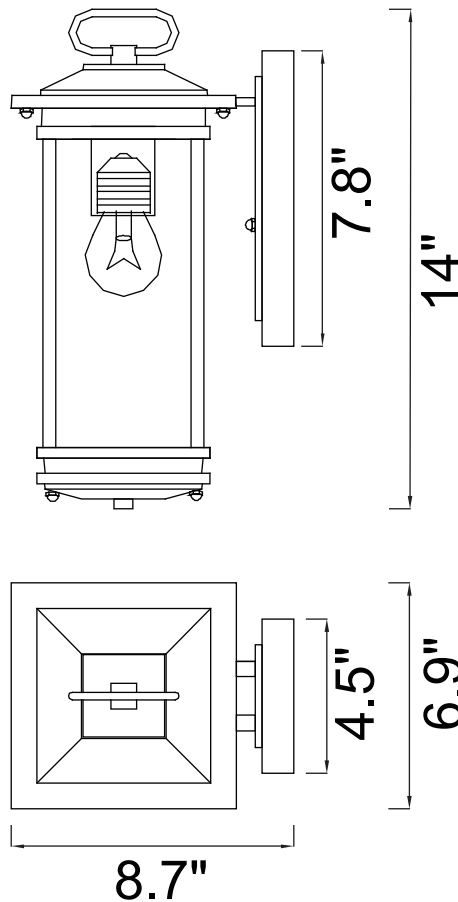

PROJECT: \_\_\_\_\_  
 FIXTURE TYPE: \_\_\_\_\_  
 LOCATION: \_\_\_\_\_  
 CONTACT/PHONE: \_\_\_\_\_

Item	0422W7-1-101
Collection	
Finish	Black
Glass	Clear
Crystal	-----
Input	120V AC,60HZ,AC

Shade	-----
Length/Dia.	6.9"
Width/Ext.	8.7"
Height	14"
Maximum	-----
Lumens	-----

Light Source	E26
Bulb Info.	1×40W
Included	-----
Dimmable	No
Color	-----
Weight	