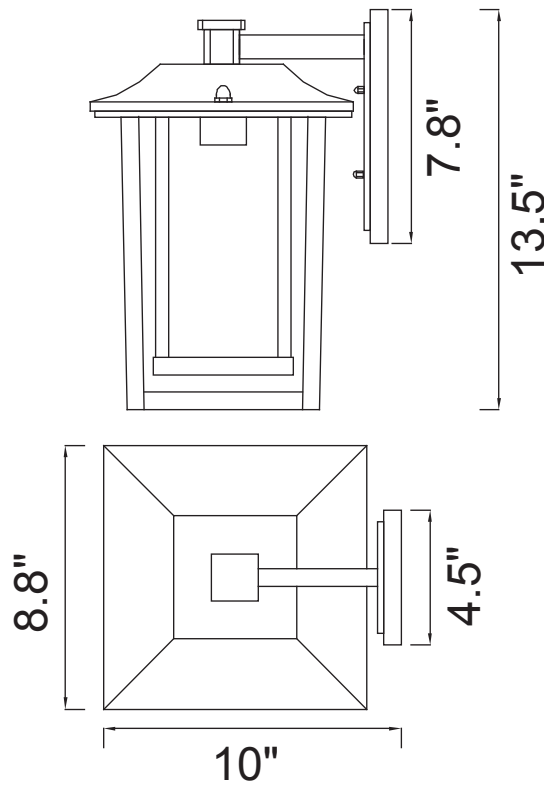

PROJECT: \_\_\_\_\_

FIXTURE TYPE: \_\_\_\_\_

LOCATION: \_\_\_\_\_

CONTACT/PHONE: \_\_\_\_\_

Item	0414W10-1-101
Collection	
Finish	Black
Glass	Clear
Crystal	-----
Input	120V AC,60HZ,AC

Shade	-----
Length/Dia.	8.8"
Width/Ext.	10"
Height	13.5"
Maximum	-----
Lumens	-----

Light Source	E26
Bulb Info.	1×60W
Included	-----
Dimmable	No
Color	-----
Weight	