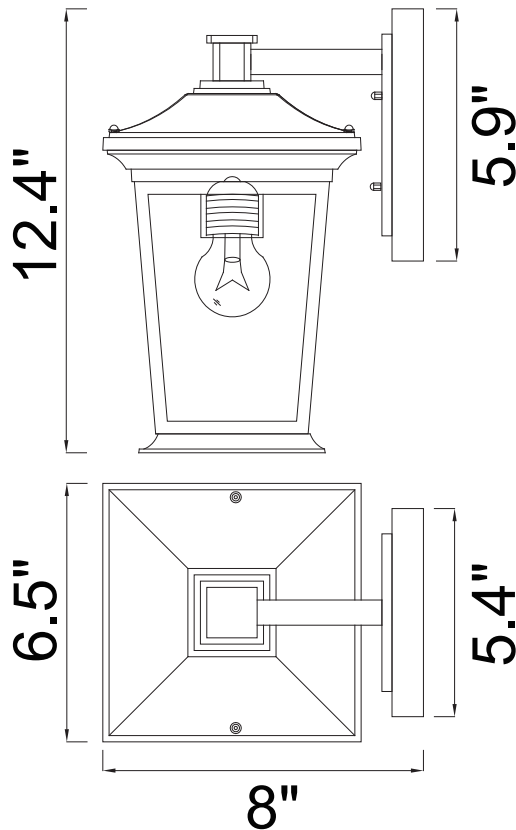

PROJECT: _____

FIXTURE TYPE: _____

LOCATION: _____

CONTACT/PHONE: _____

Item	0413W7-1-101
Collection	
Finish	Black
Acrylic	-----
Glass	Clear
Input	120V AC,60HZ,AC

Shade	-----
Length/Dia.	6.5"
Width/Ext.	8"
Height	12.4"
Maximum	-----
Lumens	-----

Light Source	E26
Bulb Info.	1×60W
Included	-----
Dimmable	NO
Color	-----
Weight	