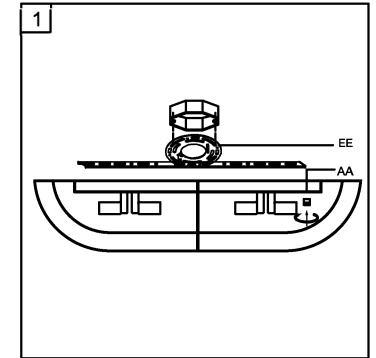

Hardware Used

AA Cap nut		X 2
DD Mounting screw		X 2