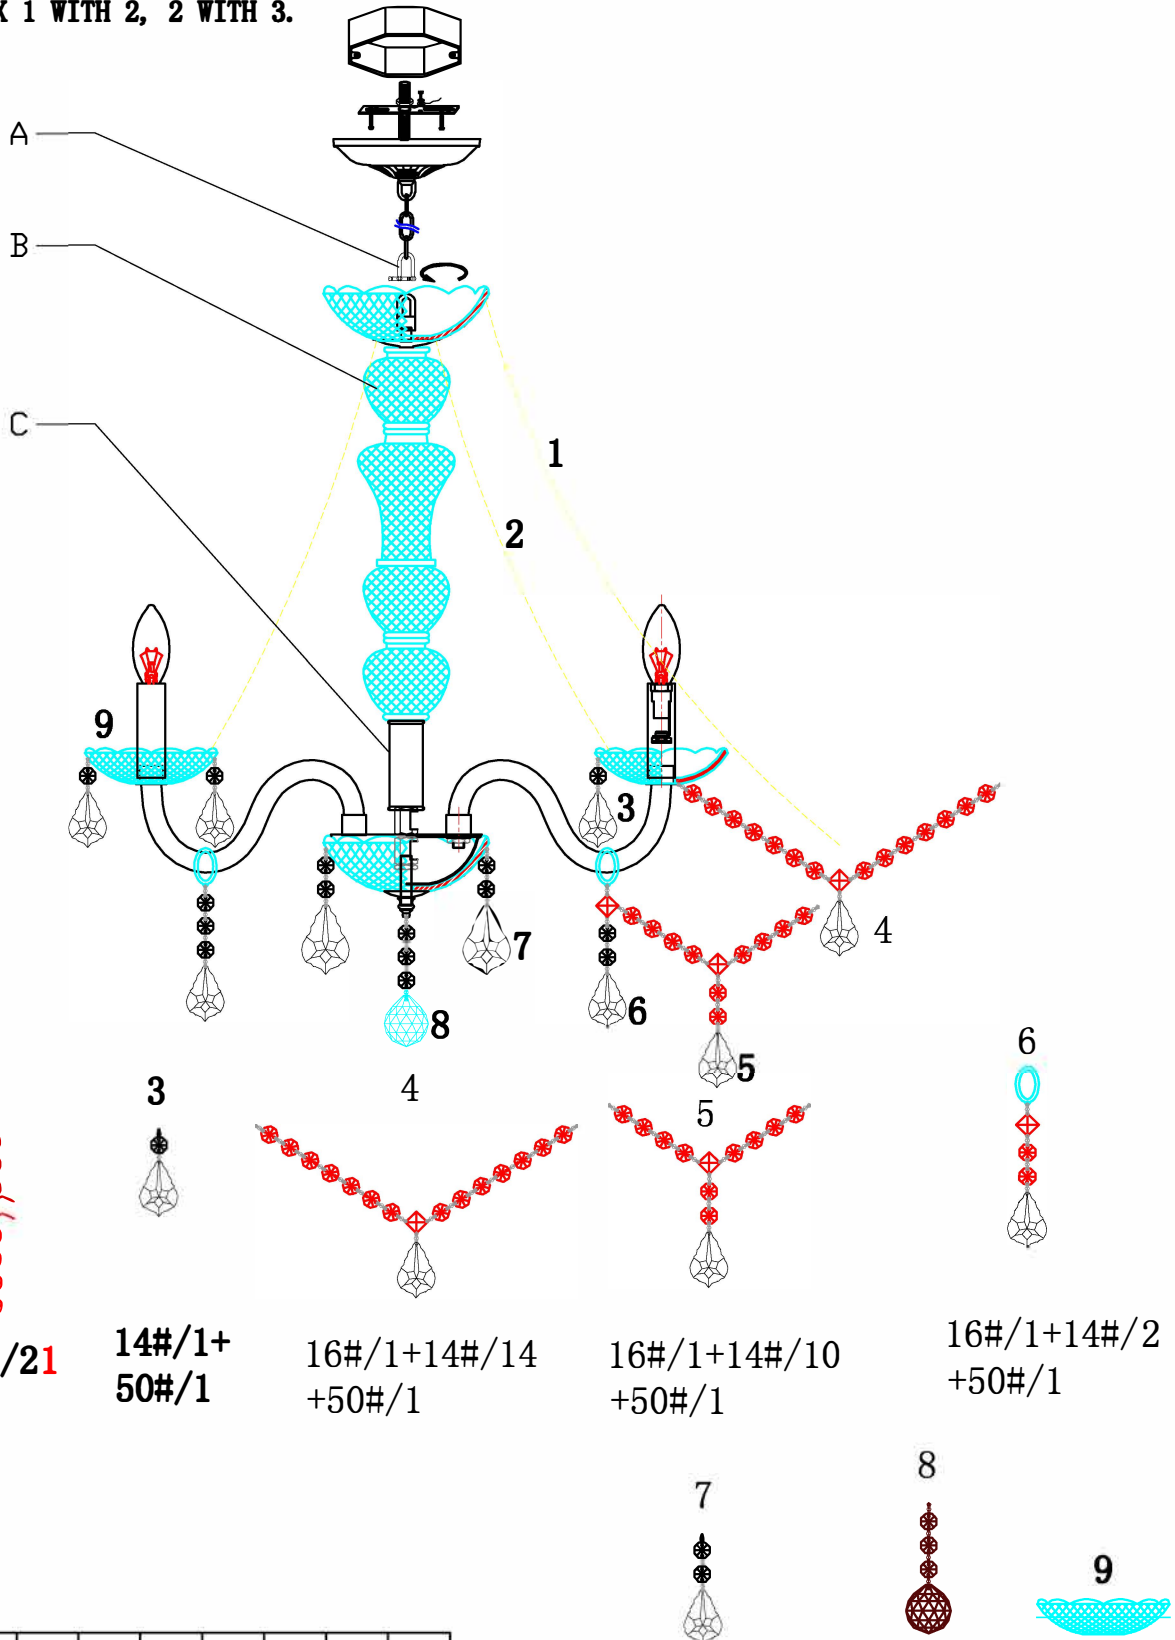

ASSEMBLE INSTRUCTION

8023P24G-6

120V E12 6*MAX 40W

24"*30"

1. PLEASE TAKE OFF THE PLASTIC SHEET FROM THE LAMP BODY.
2. PLEASE WEAR GLOVES WHEN YOU HANGING THE CRYSTAL.
3. PLEASE FIX 1 WITH 2, 2 WITH 3.

1	2	3	4	5	6
14#/26	14#/21	14#/1+ 50#/1	16#/1+14#/14 +50#/1	16#/1+14#/10 +50#/1	16#/1+14#/2 +50#/1
				7	8
					9

NO.	1	2	3	4	5	6	7	8	9
Quantity	6	6	24	6	6	6	6	1	6

14#/2
+63#/1

14#/3
+40#/1