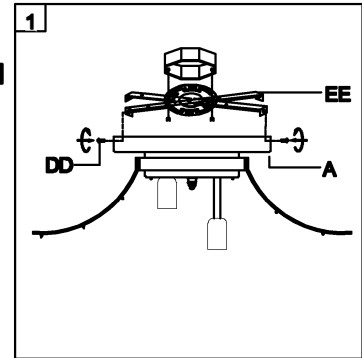

Trade Mark:
CRYSTAL WORLD INC

Product Name: Ceiling lamp
Model :8012C20G
120Vac, 60Hz,AC ONLY
Lamp size:Ø20"XH14"

CEILING LAMP ASSEMBLY INSTRUCTIONS

- Place fixture (A) onto Crossbar (EE), secure with Mounting screw (DD).
Note: The fixture (A) should be installed with the sockets facing down.

Hardware Used

DD Mounting screw  X 4

- Please put the crystal (1) (2) (3) (4) (5) (6) (7) to the fixture.

- Install light bulbs (not included).
Use bulb
120V E12  6*40W Max.