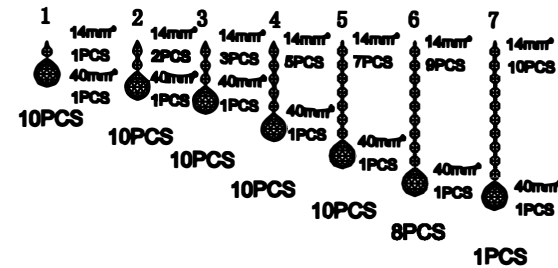

Trade Mark:
CRYSTAL WORLD INC

Product Name: Ceiling lamp
Model :8012C20G
120Vac, 60Hz,AC ONLY
Lamp size:Ø20"XH14"

CEILING LAMP ASSEMBLY INSTRUCTIONS

- Place fixture (A) onto Crossbar (EE), secure with Mounting screw (DD).
Note: The fixture (A) should be installed with the sockets facing down.

Hardware Used

DD Mounting screw  X 4

- Please put the crystal (1) (2) (3) (4) (5) (6) (7) to the fixture.

- Install light bulbs (not included).
Use bulb
120V E12  6*40W Max.