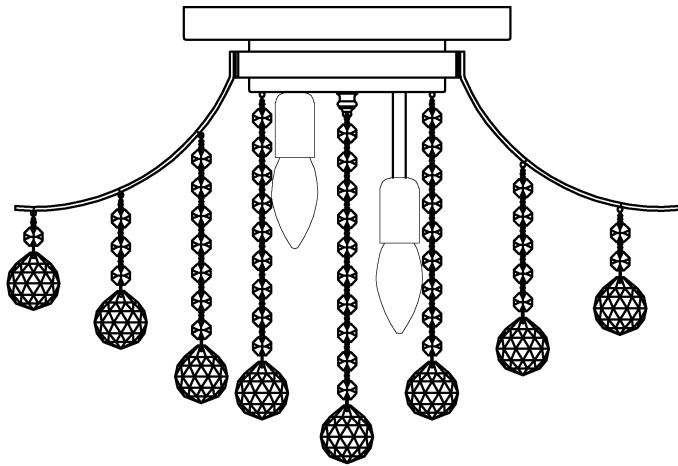

Trade Mark:
CRYSTAL WORLD INC

Product Name: Ceiling lamp
Model :8012C20G
120Vac, 60Hz,AC ONLY
Lamp size:Ø20"XH14"

CEILING LAMP ASSEMBLY INSTRUCTIONS

- Place fixture (A) onto Crossbar (EE), secure with Mounting screw (DD).
Note: The fixture (A) should be installed with the sockets facing down.

Hardware Used

DD Mounting screw  X 4

- Please put the crystal (1) (2) (3) (4) (5) (6) (7) to the fixture.

- Install light bulbs (not included).
Use bulb
120V E12  6*40W Max.