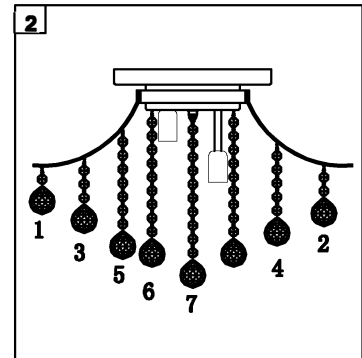

Trade Mark:
CRYSTAL WORLD INC

Product Name: Ceiling lamp
Model :8012C20G
120Vac, 60Hz,AC ONLY
Lamp size:Ø20"XH14"

CEILING LAMP ASSEMBLY INSTRUCTIONS

- Place fixture (A) onto Crossbar (EE), secure with Mounting screw (DD).
Note: The fixture (A) should be installed with the sockets facing down.

Hardware Used

DD Mounting screw  X 4

- Please put the crystal (1) (2) (3) (4) (5) (6) (7) to the fixture.

- Install light bulbs (not included).
Use bulb
120V E12  6*40W Max.