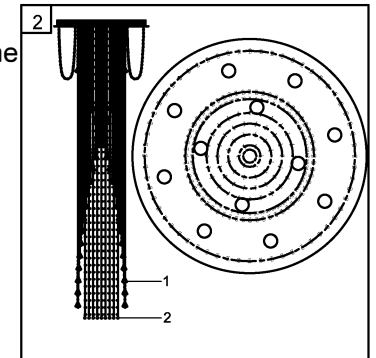

Trade Mark:
CRYSTAL WORLD INC

Product Name: Ceiling lamp
Model :6628C26C
120Vac, 60Hz,AC ONLY
Lamp size:Ø26"X98"H

CEILING LAMP ASSEMBLY INSTRUCTIONS

1. Place fixture(A) onto mounting screws (DD).secure with cap nuts (AA).

Hardware Used

AA Cap nut		X 4
DD Mounting screw		X 4

2. Please open the clear plastic bag carefully.and put the crystal(1) (2) to the fixture .

3. Install light bulbs (not included).
Use bulb
120V GU10  13*35W Max.