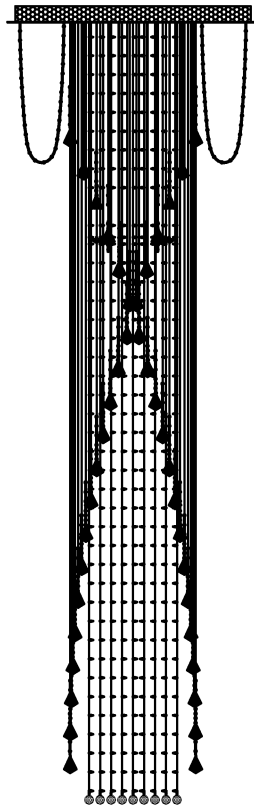

Trade Mark:
CRYSTAL WORLD INC

Product Name: Ceiling lamp
Model :6628C26C
120Vac, 60Hz,AC ONLY
Lamp size:Ø26"X98"H

CEILING LAMP ASSEMBLY INSTRUCTIONS

1. Place fixture(A) onto mounting screws (DD).secure with cap nuts (AA).

Hardware Used

AA Cap nut		X 4
DD Mounting screw		X 4

2. Please open the clear plastic bag carefully.and put the crystal(1) (2) to the fixture .

3. Install light bulbs (not included).
Use bulb
120V GU10  13*35W Max.