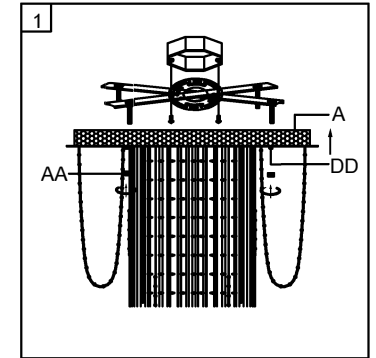

Trade Mark:
CRYSTAL WORLD INC

Product Name: Ceiling lamp
Model :6628C26C
120Vac, 60Hz,AC ONLY
Lamp size:Ø26"X98"H

CEILING LAMP ASSEMBLY INSTRUCTIONS

1. Place fixture(A) onto mounting screws (DD).secure with cap nuts (AA).

Hardware Used

AA Cap nut		X 4
DD Mounting screw		X 4

2. Please open the clear plastic bag carefully.and put the crystal(1) (2) to the fixture .

3. Install light bulbs (not included).
Use bulb
120V GU10  13*35W Max.