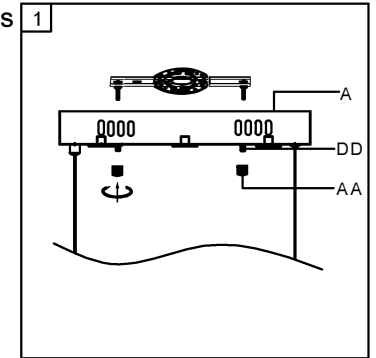

Trade Mark:
CRYSTAL WORLD INC

Product Name: Pendant lamp
Model :5642P30ST-R
120Vac, 60Hz,AC ONLY
Lamp Size:Ø30"XH118"

PENDANT LAMP ASSEMBLY INSTRUCTIONS

1. Place fixture (A) onto mounting screws (DD). secure with cap nuts (AA).

Hardware Used

AA Cap nut  X 2
DD Mounting screw  X 2

2. lighting bulbs (not included).

120V LED  42*1W
120V LED  4*3W
DIMMABLE (4000K)