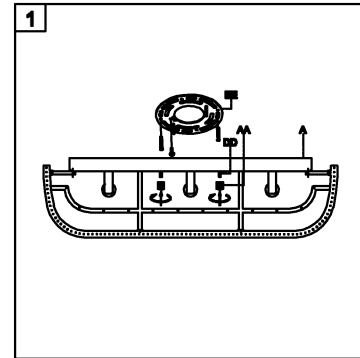

Trade Mark:  
CRYSTAL WORLD INC

Product Name: Wall lamp  
Model :5320W18C  
120Vac, 60Hz,AC ONLY  
Lamp Size: W18\*\*H10\*\*E5"

Intertek  
4006677

## WALL LAMP ASSEMBLY INSTRUCTIONS

- 1.Place fixture(A) onto Butterfly (EE).  
Secure with cap nuts (AA).

### Hardware Used

AA Cap nut  X 2

- 2.Please hang the crystal(1) to the fixture (A).

- 3.Install light bulbs ( not included).  
Use bulb

120V G9  3\*40W Max.