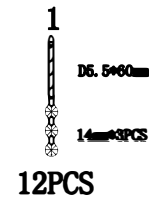

Trade Mark:  
CRYSTAL WORLD INC

Product Name: Wall lamp  
Model :5320W18C  
120Vac, 60Hz,AC ONLY  
Lamp Size: W18\*\*H10\*\*E5"

Intertek  
4006677

## WALL LAMP ASSEMBLY INSTRUCTIONS

- 1.Place fixture(A) onto Butterfly (EE).  
Secure with cap nuts (AA).

### Hardware Used

AA Cap nut  X 2

- 2.Please hang the crystal(1) to the fixture (A).

- 3.Install light bulbs ( not included).  
Use bulb

120V G9  3\*40W Max.