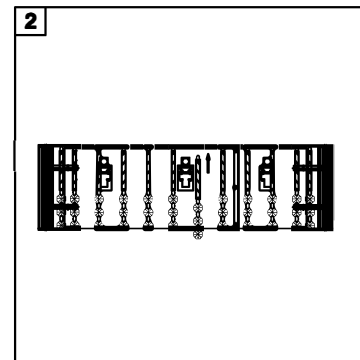

## WALL LAMP ASSEMBLY INSTRUCTIONS

- 1.Place fixture(A) onto Butterfly (EE).  
Secure with cap nuts (AA).

### Hardware Used

AA Cap nut  X 2

- 2.Please hang the crystal(1) to the fixture (A).

- 3.Install light bulbs ( not included).  
Use bulb

120V G9  3\*40W Max.