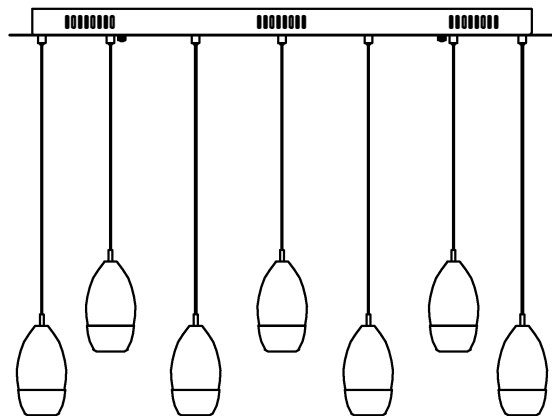

Trade Mark:
CRYSTAL WORLD INC

Product Name: Ceiling lamp
Model :5077P34C-O
120Vac, 60Hz,AC ONLY
Lampsize:L34"*W12"x8"-78"H

Intertek
4006677

CEILING LAMP ASSEMBLY INSTRUCTIONS

1. Place fixture(A) onto mounting screws (DD). secure with cap nuts (AA).

Hardware Used

AA Cap nut  X 4
DD Mounting screw  X 4

2. Install light bulbs (not included).
Use bulb  12V G4 12*20W Max.