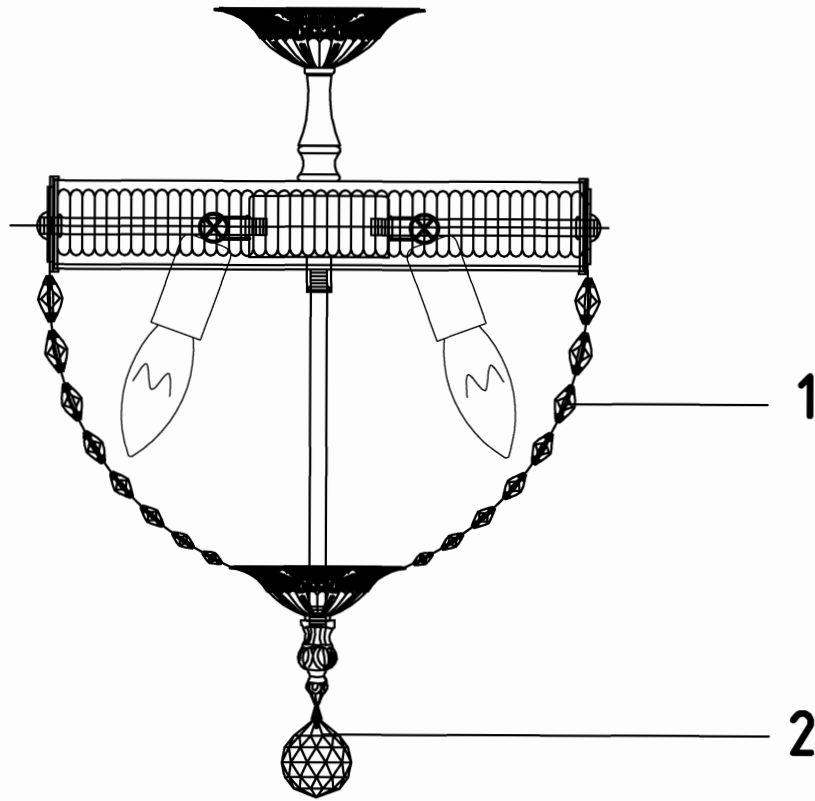

ASSEMBLE INSTRUCTION

2048C13

110V E12 BULB 3*40W

φ310*H500mm

1. PLEASE TAKE OFF THE PLASTIC SHEET FROM THE LAMP BODY.
2. PLEASE WEAR GLOVES WHEN YOU HANGING THE CRYSTAL.

1

2

1-40#

1PCS

1-12#+1+14#

1-16#+1-18#+1-20#+

1-22#+1-24#+1-26#

30PCS

NO.	1	2
Quantity	30	1