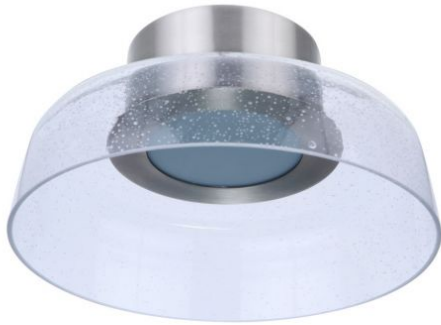

## Centric - 55181

Centric Flushmount

### Color

Brilliant LED light illuminates the clear seeded glass shades of these contemporary dimmable pendants and semi flushmounts within the Centric Collection by Craftmade. Featuring adjustable height cords, multiple sizes and finishes, The Centric collection offers the flexibility to hang a single pendant or multiple pendants clustered together to create a customized look uniquely your own.

### Specs

<b>Mounting Location</b>	Damp
<b>Lumens</b>	720
<b>CRI</b>	90
<b>Bulb Base</b>	LED Disk
<b>Bulb CCT</b>	3000
<b>Bulb Size</b>	LED
<b>Bulb Type</b>	LED
<b>Bulb Wattage</b>	13
<b>Carton Size (CU FT)</b>	0.87
<b>Glass or Shade Color</b>	Clear Seeded