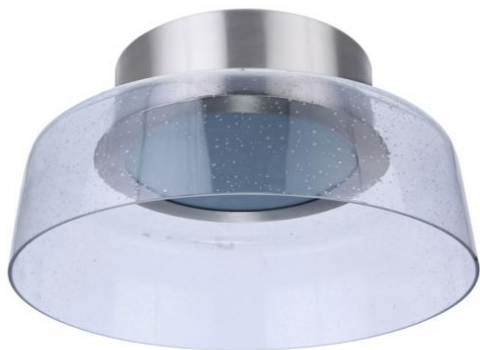

## Centric - 55180

Centric Flushmount

### Color

Brilliant LED light illuminates the clear seeded glass shades of these contemporary dimmable pendants and semi flushmounts within the Centric Collection by Craftmade. Featuring adjustable height cords, multiple sizes and finishes, The Centric collection offers the flexibility to hang a single pendant or multiple pendants clustered together to create a customized look uniquely your own.

### Specs

<b>Mounting Location</b>	Damp
<b>Lumens</b>	720
<b>CRI</b>	90
<b>Bulb Base</b>	LED Disk
<b>Bulb CCT</b>	3000
<b>Bulb Size</b>	LED
<b>Bulb Type</b>	LED
<b>Bulb Wattage</b>	13
<b>Carton Size (CU FT)</b>	0.65
<b>Glass or Shade Color</b>	Clear Seeded