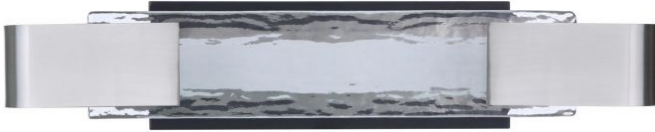

NEW

Harmony - 11924

Harmony Vanity

Color

Specs

Mounting Location	Damp
CRI	90
Bulb Base	LED Disk
Bulb CCT	3000
Bulb Size	LED
Bulb Type	LED
Bulb Wattage	20
Carton Size (CU FT)	0.79
Glass or Shade Color	Clear Artisan

Dimensions

Width (in.)	24
Height (in.)	5
Extension (in.)	4.33
Backplate Depth (in.)	0.79
Backplate Length (in.)	13.98
Backplate Height (in.)	4.92