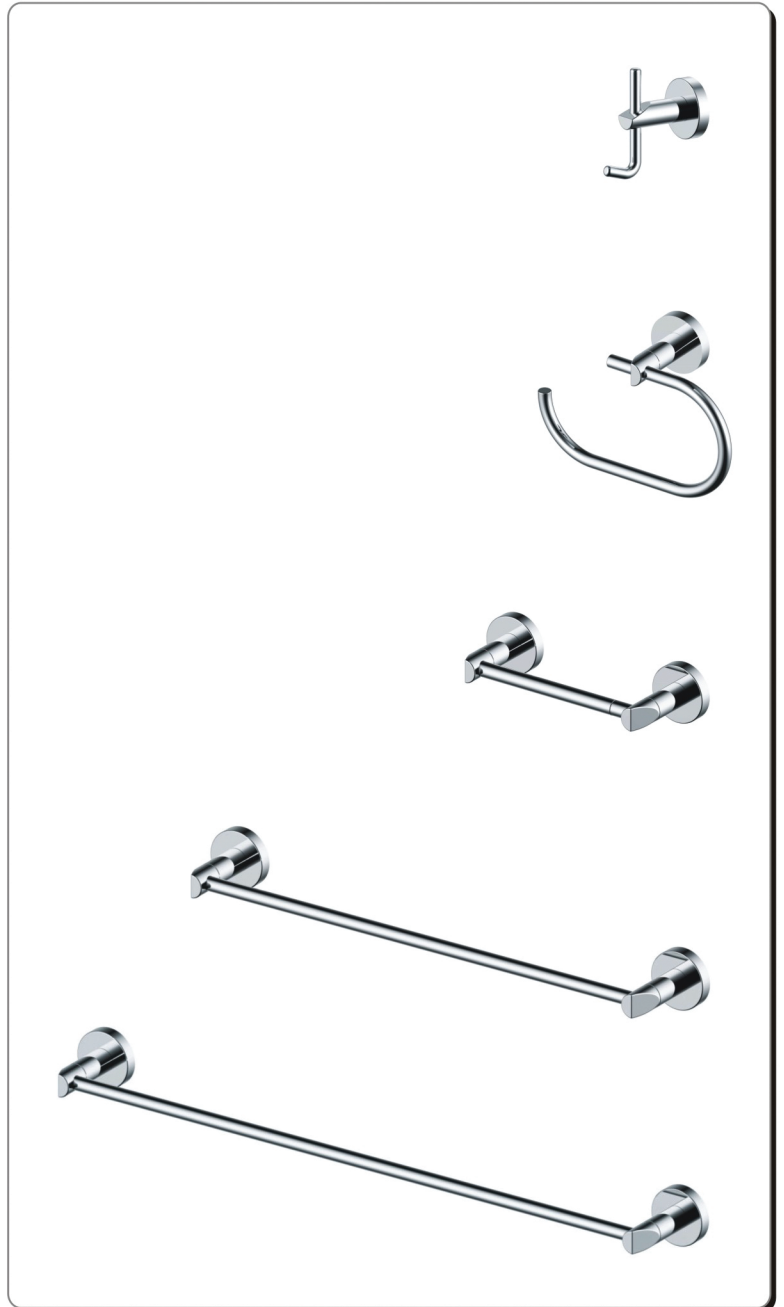

### Towel Ring

Model : 182-6620 Polished Chrome

Model : 182-6621 Brushed Nickel

- \* Complete the look of your bath with coordinating faucets & accessories
- \* Single post wall-mount design
- \* Includes template and mounting hardware
- \* Extends from wall 3-1/8"
- \* Solid zinc alloy base
- \* Stainless steel tube
- \* Limited lifetime warranty

### Tissue Holder

Model : 182-6623 Polished Chrome

Model : 182-6624 Brushed Nickel

- \* Complete the look of your bath with coordinating faucets & accessories
- \* Pivoting bar operation makes changing tissue rolls quick and easy
- \* Double post wall-mount design
- \* Includes template and mounting hardware
- \* Extends from wall 3-1/8"
- \* Solid zinc alloy bases
- \* Stainless steel tube
- \* Limited lifetime warranty

### 18" Towel Bar

Model : 182-6626 Polished Chrome

Model : 182-6627 Brushed Nickel

- \* Complete the look of your bath with coordinating faucets & accessories
- \* Double post wall-mount design
- \* Includes template and mounting hardware
- \* Extends from wall 3-1/8"
- \* Solid zinc alloy bases
- \* Stainless steel tube
- \* Limited lifetime warranty

### 24" Towel Bar

Model : 182-6629 Polished Chrome

Model : 182-6630 Brushed Nickel

- \* Complete the look of your bath with coordinating faucets & accessories
- \* Double post wall-mount design
- \* Includes template and mounting hardware
- \* Extends from wall 3-1/8"
- \* Solid zinc alloy bases
- \* Stainless steel tube
- \* Limited lifetime warranty