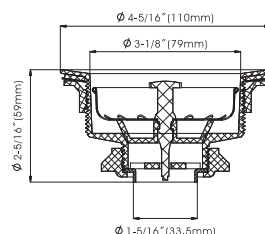

## 25" x 22" x 8" Top-Mount Single Bowl Stainless Steel Sink

- \* cUPC Approved
- \* Complies with ASME A112.19.3/CSA B45.4-08
- \* 8" Depth \* 22 Gauge
- \* Lustrous Satin
- \* 3 1/2" Drain Opening
- \* Fully Coated Underneath with Heavy Duty Sound Deadening Pad
- \* Supplied with Fasteners and Instructions
- \* Cutout Template (DXF File Available)
- \* Limited Lifetime Warranty

## Two Handle High ARC Kitchen Faucet With Side Sprayer

- \* cUPC, AB1953, ADA Approved
- \* Complies with ASME A112.18.1/CSA B125.1-2011
- \* Polished Chrome Finish
- \* 8" Centerset, 4 Hole Installation
- \* 13" High Arc Stainless Steel Spout, Zinc Handle, Zinc Deck Plate
- \* 1/4" Turn Premium Grade Ceramic Cartridge
- \* Matching Plastic Side Sprayer with 45" Quick-Connect Hose
- \* Flow Rate: 2.2GPM
- \* 100% Pressure System Tested