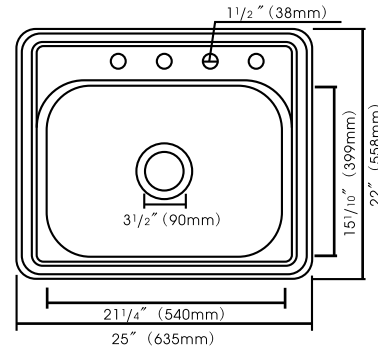

## 25" x 22" x 8" Top-Mount Single Bowl Stainless Steel Sink

- \* cUPC Approved
- \* Complies with ASME A112.19.3/CSA B45.4-08
- \* 8" Depth \* 22 Gauge
- \* Lustrous Satin
- \* 3 1/2" Drain Opening
- \* Fully Coated Underneath with Heavy Duty Sound Deadening Pad
- \* Supplied with Fasteners and Instructions
- \* Cutout Template (DXF File Available)
- \* Limited Lifetime Warranty

## Two Handle High ARC Kitchen Faucet With Side Sprayer

- \* cUPC, AB1953, ADA Approved
- \* Complies with ASME A112.18.1/CSA B125.1-2011
- \* Polished Chrome Finish
- \* 8" Centerset, 4 Hole Installation
- \* 13" High Arc Stainless Steel Spout, Zinc Handle, Zinc Deck Plate
- \* 1/4" Turn Premium Grade Ceramic Cartridge
- \* Matching Plastic Side Sprayer with 45" Quick-Connect Hose
- \* Flow Rate: 2.2GPM
- \* 100% Pressure System Tested