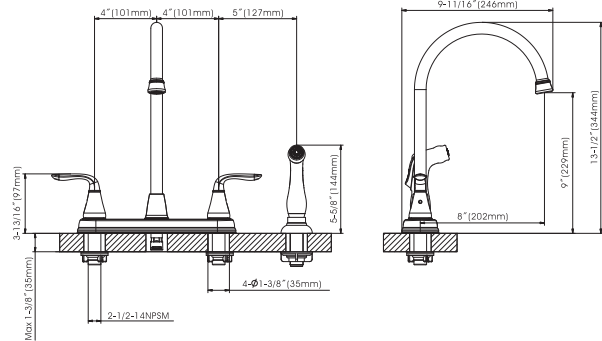

## 25" x 22" x 8" Top-Mount Single Bowl Stainless Steel Sink

- \* cUPC Approved
- \* Complies with ASME A112.19.3/CSA B45.4-08
- \* 8" Depth \* 22 Gauge
- \* Lustrous Satin
- \* 3 1/2" Drain Opening
- \* Fully Coated Underneath with Heavy Duty Sound Deadening Pad
- \* Supplied with Fasteners and Instructions
- \* Cutout Template (DXF File Available)
- \* Limited Lifetime Warranty

## Two Handle High ARC Kitchen Faucet With Side Sprayer

- \* cUPC, AB1953, ADA Approved
- \* Complies with ASME A112.18.1/CSA B125.1-2011
- \* Polished Chrome Finish
- \* 8" Centerset, 4 Hole Installation
- \* 13" High Arc Stainless Steel Spout, Zinc Handle, Zinc Deck Plate
- \* 1/4" Turn Premium Grade Ceramic Cartridge
- \* Matching Plastic Side Sprayer with 45" Quick-Connect Hose
- \* Flow Rate: 2.2GPM
- \* 100% Pressure System Tested

## Basket Strainer

- \* Chrome
- \* Premium Grade 304 Stainless Steel
- \* Decorative Basket Strainer
- \* Heavy Duty Double Cup
- \* Fits 3 1/2" Drain Opening