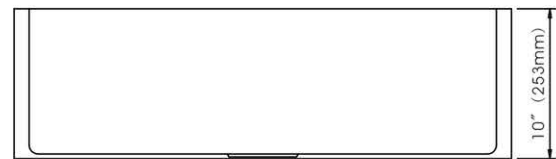

**Product Compliance:**  
 • ASME A12.19.3-2008 / CSA B45.4-08

Model	Depth	Gauge
481-6889	10"	16G

## 33" x 21" x 10" Single Bowl Flat Front Apron Farm Sink

### FEATURES

- \* Premium Grade T-304 Stainless Steel
- \* R15 Radius Corner for Easy Cleaning
- \* 10" Apron Height, 10" Depth Bowl, 16 Gauge
- \* Lustrous Satin
- \* Highlighted Rim
- \* 3-1/2" Drain Opening
- \* Fully Coated Underneath with Heavy Duty Sound Deadening Pads
- \* Includes 7 Fasteners and Installation Instructions
- \* Cutout Template (DXF File Available)
- \* Limited Lifetime Warranty