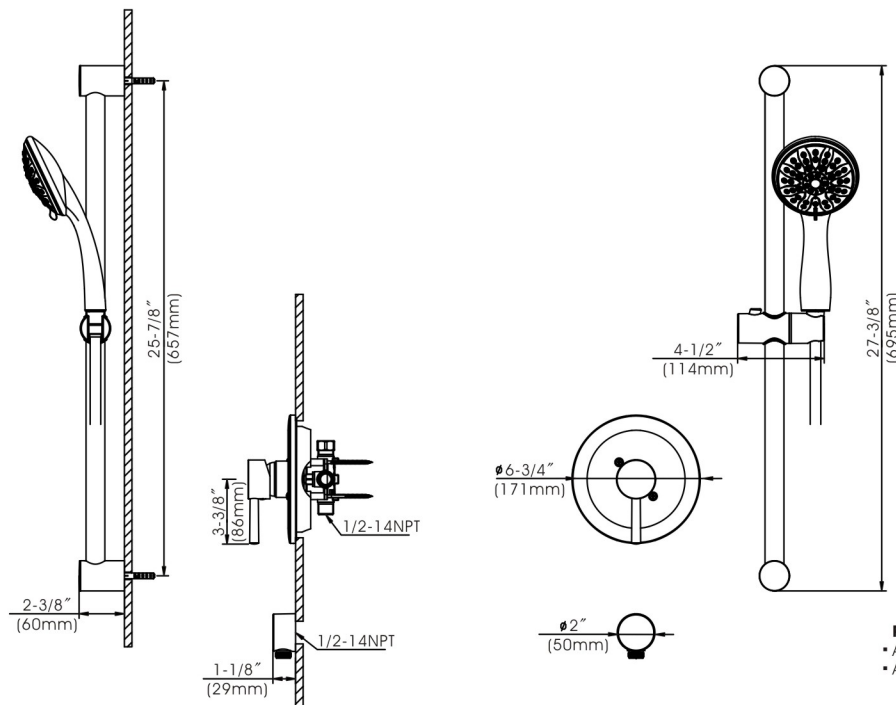

Casmir - Handheld Shower with Slide Bar Complete Set

- * Pressure Balanced Valve with Ceramic Disk Cartridge
- * 3 Function Hand-Held Shower
- * 27" Stainless Steel Slide Bar
- * Zinc Handle and Escutcheon Plate
- * Brass Hose Connector with a 60" Hose
- * Solid Brass Waterway Construction with 1/2"-14 NPT Connection
- * Flow Rate: 2.5GPM @ 80PSI
- * 100% Pressure Tested

Project / Job Name	
Architect / Engineer	
Contractor	
Model	
Quantity	

Model No. :

192-6818 (CH)
 (Shown Model)

192-6819 (BN *Spotless PVD*)

Product Compliance:
 • ASME A112.18.1 / CSA B125.1
 • ANSI A117.1 (ADA)