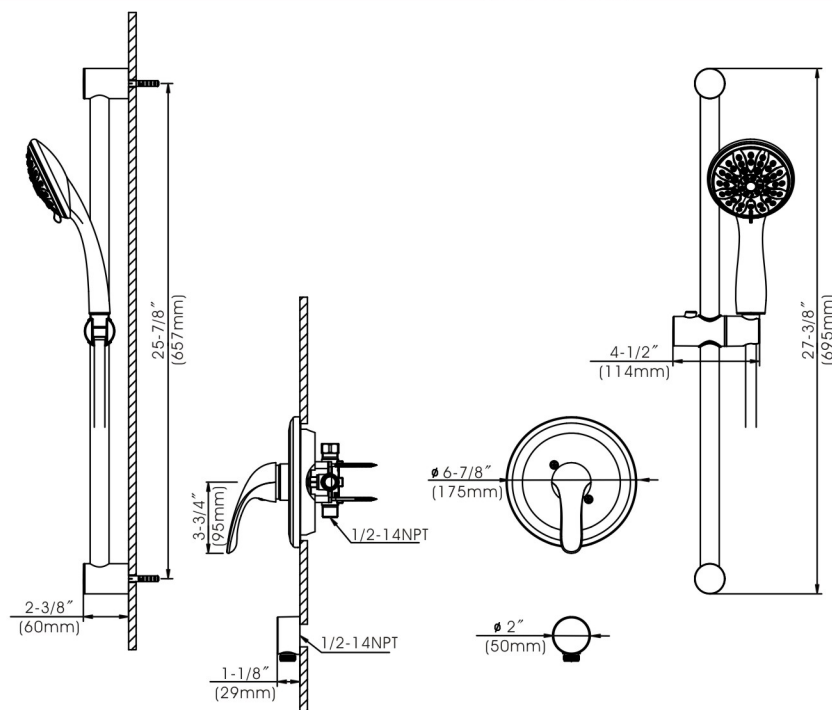

## Noble - Handheld Shower with Slide Bar Complete Set

- \* Pressure Balanced Valve with Ceramic Disk Cartridge
- \* 3 Function Hand-Held Shower
- \* 27" Stainless Steel Slide Bar
- \* Zinc Handle and Escutcheon Plate
- \* Brass Hose Connector with a 60" Hose
- \* Solid Brass Waterway Construction with 1/2"-14 NPT Connection
- \* Flow Rate: 2.5GPM @ 80PSI
- \* 100% Pressure Tested

### Model No. :

192-6816 (CH)

192-6817 (BN *Spotless* PVD)  
 (Shown Model)

**Product Compliance:**

- ASME A112.18.1 / CSA B125.1
- ANSI A117.1 (ADA)