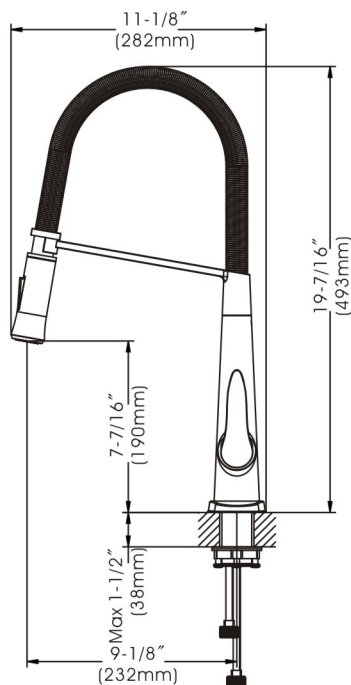

## Aegean - Single Handle Coil Pull-down Kitchen Faucet

- \* Includes Zinc Deck Plate for 1 or 3 Hole Installation
- \* 7-7/16" High and 11-1/8" Long Spout, Zinc Handle
- \* 360° Swing Stainless Steel Spout
- \* Copper Waterway Construction with 1/2" -14 NPSM Connection
- \* Matching Plastic Two Function Pull-down Spray
- \* Premium Grade Ceramic Cartridge(Type N)
- \* Flow Rate: 1.8GPM
- \* 100% Pressure System Tested
- \* Lifetime Limited Warranty; 5 year warranty from date of purchase for Commercial users.

### Model No. :

192-6471 (CH)  
 (Shown Model)

192-6472 (BN *Spotless PVD*)

- Product Compliance:**
- ASME A112.18.1 / CSA B125.1
  - NSF 61 - Section 9
  - NSF 372 (Low Lead Content)
  - ANSI A117.1 (ADA)