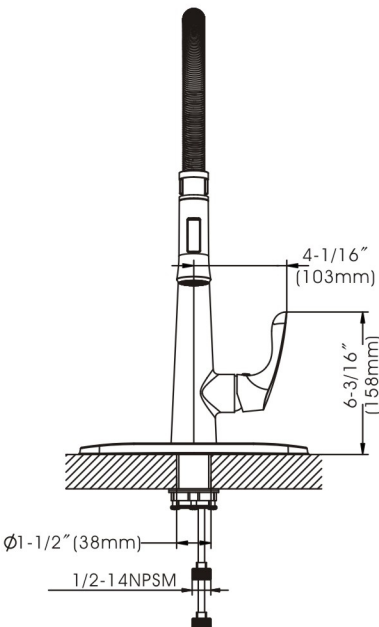

## Aegean - Single Handle Coil Pull-down Kitchen Faucet

- \* Includes Zinc Deck Plate for 1 or 3 Hole Installation
- \* 7-7/16" High and 11-1/8" Long Spout, Zinc Handle
- \* 360° Swing Stainless Steel Spout
- \* Copper Waterway Construction with 1/2" -14 NPSM Connection
- \* Matching Plastic Two Function Pull-down Spray
- \* Premium Grade Ceramic Cartridge(Type N)
- \* Flow Rate: 1.8GPM
- \* 100% Pressure System Tested
- \* Lifetime Limited Warranty; 5 year warranty from date of purchase for Commercial users.

### Model No. :

192-6471 (CH)  
 (Shown Model)

192-6472 (BN *Spotless PVD*)

- Product Compliance:**
- ASME A112.18.1 / CSA B125.1
  - NSF 61 - Section 9
  - NSF 372 (Low Lead Content)
  - ANSI A117.1 (ADA)