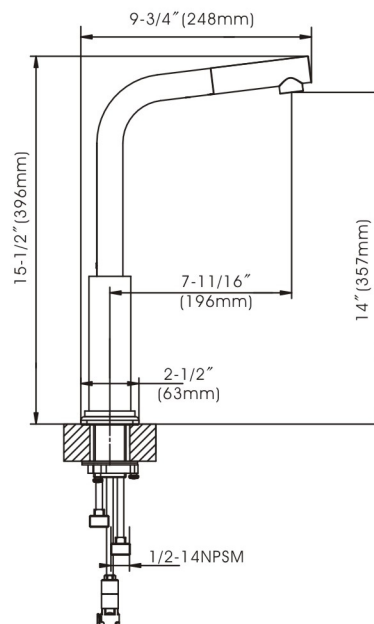

Casmir - Single Handle Pull-out Kitchen Faucet

- * Includes Stainless Steel Deck Plate for 1 or 3 Hole Installation
- * 14" High and 7-11/16" Long Spout, Zinc Handle, Brass Body
- * 360° Swing Spout
- * Matching Plastic Two Function Pull-out Spray
- * Copper Waterway Construction with 1/2" -14 NPSM Connection
- * "Quick Connect" Type 60" Nylon Flexible Hose
- * Premium Grade Ceramic Cartridge (Type G)
- * Flow Rate: 1.8GPM
- * 100% Pressure System Tested
- * Lifetime Limited Warranty; 5 year warranty from date of purchase for Commercial users.

Project / Job Name	
Architect / Engineer	
Contractor	
Model	
Quantity	

Model No. :

192-6468 (CH)
 (Shown Model)

192-6469 (BN *Spotless PVD*)

- Product Compliance:**
- ASME A112.18.1 / CSA B125.1
 - NSF 61 - Section 9
 - NSF 372 (Low Lead Content)
 - ANSI A117.1 (ADA)