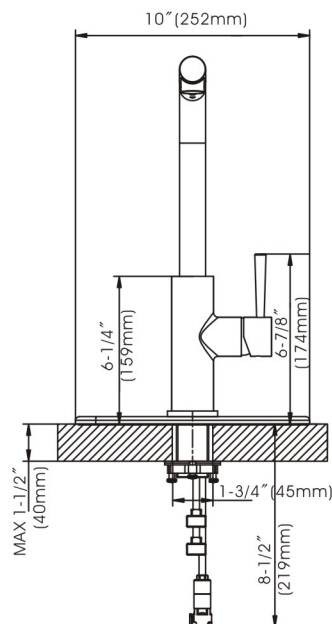

Casmir - Single Handle Pull-out Kitchen Faucet

- * Includes Stainless Steel Deck Plate for 1 or 3 Hole Installation
- * 14" High and 7-11/16" Long Spout, Zinc Handle, Brass Body
- * 360° Swing Spout
- * Matching Plastic Two Function Pull-out Spray
- * Copper Waterway Construction with 1/2" -14 NPSM Connection
- * "Quick Connect" Type 60" Nylon Flexible Hose
- * Premium Grade Ceramic Cartridge (Type G)
- * Flow Rate: 1.8GPM
- * 100% Pressure System Tested
- * Lifetime Limited Warranty; 5 year warranty from date of purchase for Commercial users.

Project / Job Name	
Architect / Engineer	
Contractor	
Model	
Quantity	

Model No. :

192-6468 (CH)
 (Shown Model)

192-6469 (BN *Spotless PVD*)

- Product Compliance:**
- ASME A112.18.1 / CSA B125.1
 - NSF 61 - Section 9
 - NSF 372 (Low Lead Content)
 - ANSI A117.1 (ADA)