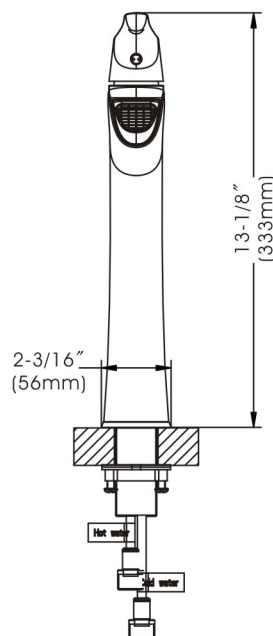

Aegean - Single Handle Vessel Faucet

- * Single Hole Installation
- * Includes a Unique Push Down Pop-up Drain that Works for Both Overflow and No Overflow Lavatory Sinks
- * 8-13/16" High and 5-1/4" Long One Piece Solid Cast Brass Spout, Zinc Handle, Zinc Body
- * Copper Waterway Construction with 1/2" -14 NPSM Connection
- * Premium Grade Ceramic Cartridge (Type Q)
- * Flow Rate: 1.2GPM
- * 100% Pressure System Tested
- * Lifetime Limited Warranty; 5 year warranty from date of purchase for Commercial users.

Project / Job Name	
Architect / Engineer	
Contractor	
Model	
Quantity	

Model No. :

192-6443 (CH)

192-6444 (BN *Spotless PVD*)

192-6445 (ORB)
 (Shown Model)

- Product Compliance:**
- ASME A112.18.1 / CSA B125.1
 - NSF 61 - Section 9
 - NSF 372 (Low Lead Content)
 - ANSI A117.1 (ADA)
 - EPA - Water Sense