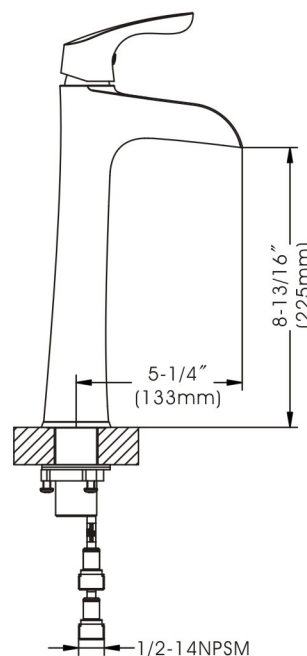

Aegean - Single Handle Vessel Faucet

- * Single Hole Installation
- * Includes a Unique Push Down Pop-up Drain that Works for Both Overflow and No Overflow Lavatory Sinks
- * 8-13/16" High and 5-1/4" Long One Piece Solid Cast Brass Spout, Zinc Handle, Zinc Body
- * Copper Waterway Construction with 1/2" -14 NPSM Connection
- * Premium Grade Ceramic Cartridge (Type Q)
- * Flow Rate: 1.2GPM
- * 100% Pressure System Tested
- * Lifetime Limited Warranty; 5 year warranty from date of purchase for Commercial users.

Project / Job Name	
Architect / Engineer	
Contractor	
Model	
Quantity	

Model No. :

192-6443 (CH)

192-6444 (BN *Spotless PVD*)

192-6445 (ORB)
 (Shown Model)

- Product Compliance:**
- ASME A112.18.1 / CSA B125.1
 - NSF 61 - Section 9
 - NSF 372 (Low Lead Content)
 - ANSI A117.1 (ADA)
 - EPA - Water Sense