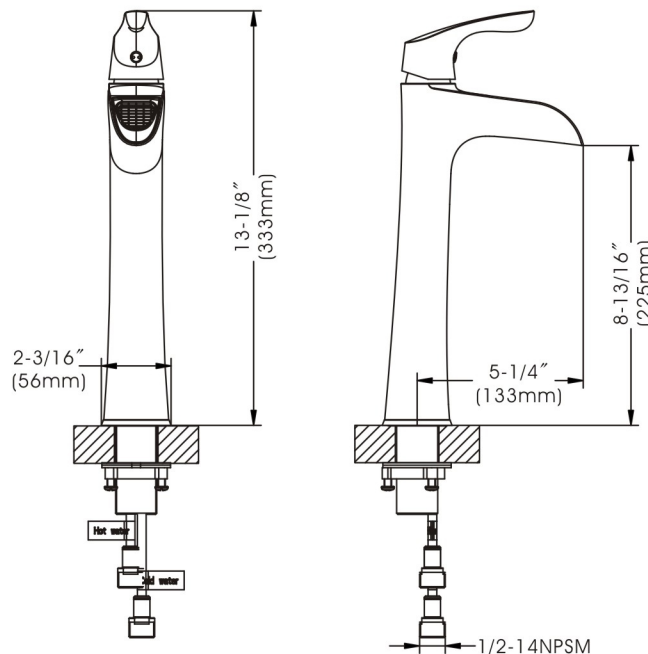

## Aegean - Single Handle Vessel Faucet

- \* Single Hole Installation
- \* Includes a Unique Push Down Pop-up Drain that Works for Both Overflow and No Overflow Lavatory Sinks
- \* 8-13/16" High and 5-1/4" Long One Piece Solid Cast Brass Spout, Zinc Handle, Zinc Body
- \* Copper Waterway Construction with 1/2" -14 NPSM Connection
- \* Premium Grade Ceramic Cartridge (Type Q)
- \* Flow Rate: 1.2GPM
- \* 100% Pressure System Tested
- \* Lifetime Limited Warranty; 5 year warranty from date of purchase for Commercial users.

### Model No. :

192-6443 (CH)  
 (Shown Model)

192-6444 (BN *Spotless PVD*)

192-6445 (ORB)

- Product Compliance:**
- ASME A112.18.1 / CSA B125.1
  - NSF 61 - Section 9
  - NSF 372 (Low Lead Content)
  - ANSI A117.1 (ADA)
  - EPA - Water Sense