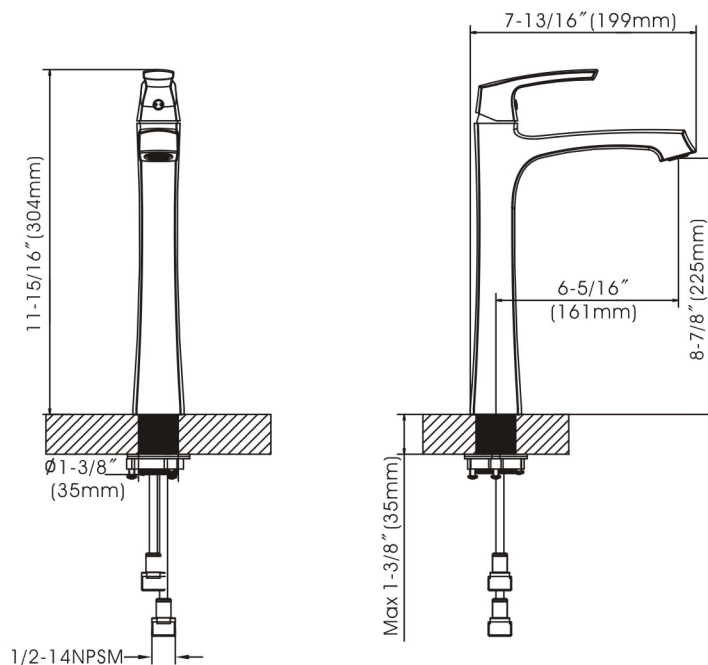

Cardania - Single Handle Vessel Faucet

- * Single Hole Installation
- * Includes a Unique Push Down Pop-up Drain that Works for Both Overflow and No Overflow Lavatory Sinks
- * 8-7/8" High and 6-5/16" Long One Piece Solid Cast Brass Spout, Zinc Handle, Zinc Body
- * Copper Waterway Construction with 1/2" -14 NPSM Connection
- * Premium Grade Ceramic Cartridge (Type Q)
- * Flow Rate: 1.2GPM
- * 100%Pressure System Tested
- * Lifetime Limited Warranty; 5 year warranty from date of purchase for Commercial users.

Project / Job Name	
Architect / Engineer	
Contractor	
Model	
Quantity	

Model No. :

192-6410 (CH)
 (Shown Model)

192-6411 (BN *Spotless PVD*)

192-6412 (ORB)

- Product Compliance:**
- ASME A112.18.1 / CSA B125.1
 - NSF 61 - Section 9
 - NSF 372 (Low Lead Content)
 - ANSI A117.1 (ADA)
 - EPA - Water Sense